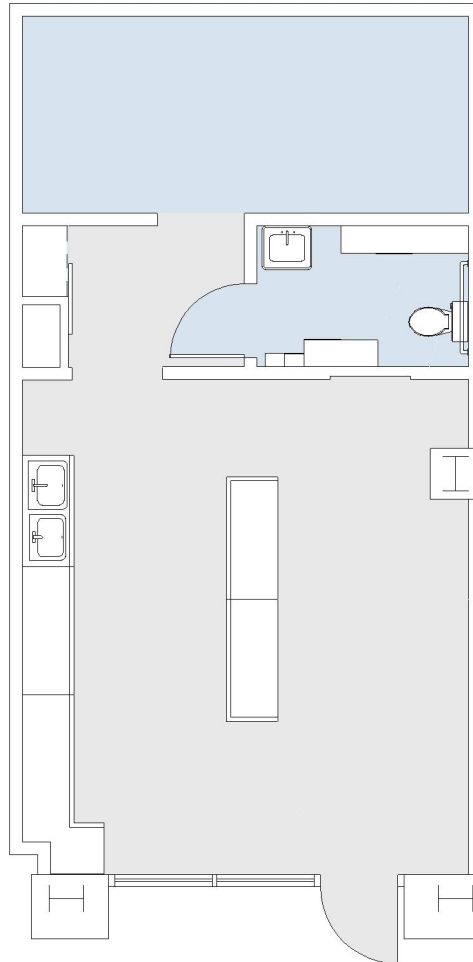

301

VILLAGE ON CANON

SUITE R06 | 743 RSF

BEVERLY HILLS

N CANON DRIVE

SUITE CONFIGURATION  
RETAIL SPACE

SERVICE AREA:	1
KITCHEN:	1
PRIVATE RESTROOM:	1
STORAGE CLOSET:	1

NOT TO SCALE  
FURNITURE NOT INCLUDED