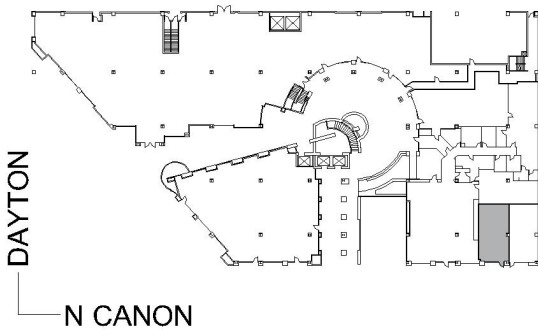

301

VILLAGE ON CANON

SUITE R06 | 743 RSF

BEVERLY HILLS

N CANON DRIVE

SUITE CONFIGURATION  
RETAIL SPACE

SERVICE AREA:	1
KITCHEN:	1
PRIVATE RESTROOM:	1
STORAGE CLOSET:	1

NOT TO SCALE  
FURNITURE NOT INCLUDED