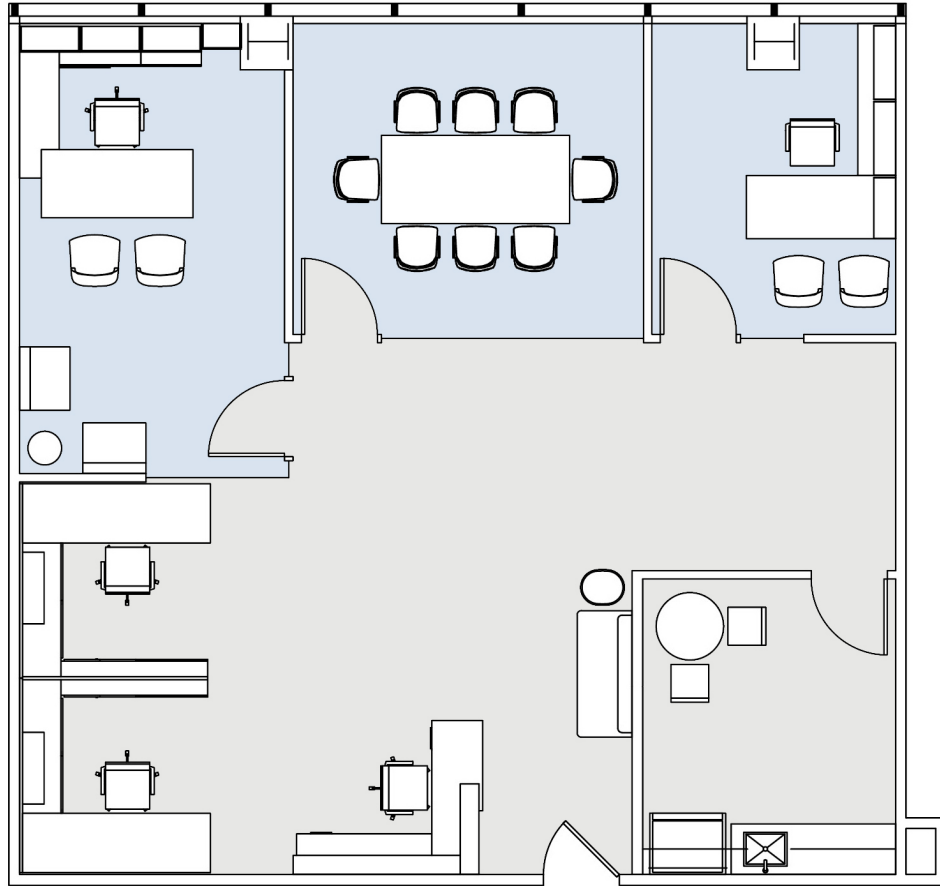

21550

WARNER CENTER TOWER - II

SUITE 980 | 1,457 RSF

WOODLAND HILLS

OXNARD STREET

AS-BUILT CONFIGURATION

OFFICES:	2
RECEPTION:	1
KITCHEN:	1

NOT TO SCALE
FURNITURE NOT INCLUDED