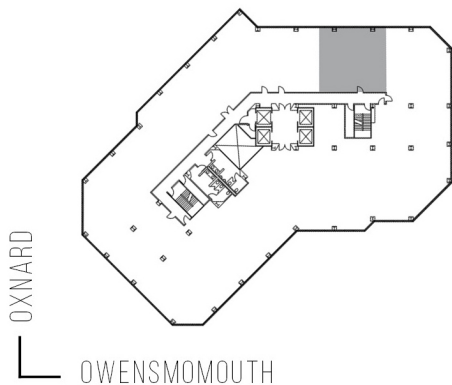

21550

WARNER CENTER TOWER - II

SUITE 980 | 1,457 RSF

WOODLAND HILLS

OXNARD STREET

AS-BUILT CONFIGURATION

OFFICES:	2
RECEPTION:	1
KITCHEN:	1

NOT TO SCALE
FURNITURE NOT INCLUDED