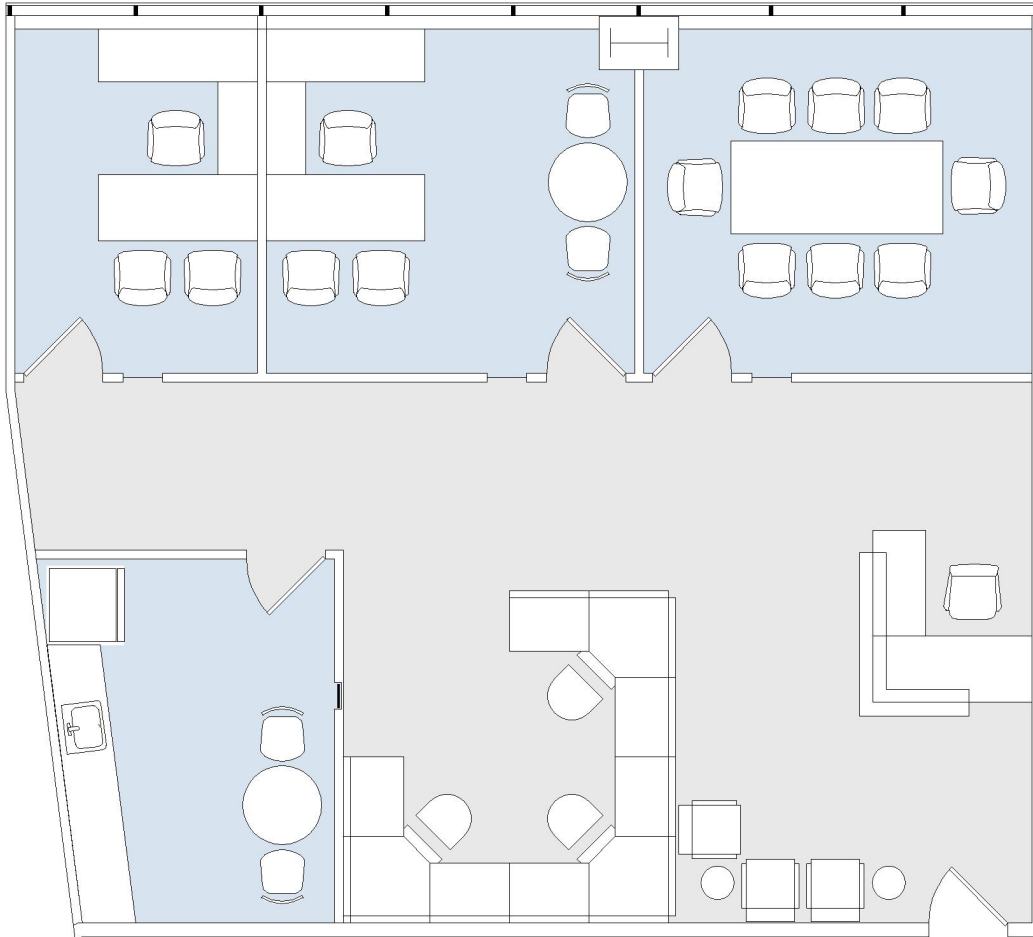

11900

BUNDY/OLYMPIC

SUITE 575 | 1,605 RSF

SAWTELLE/WEST LA

OLYMPIC

SUITE CONFIGURATION

OFFICES:	2
CONFERENCE ROOM:	1
RECEPTION:	1
KITCHEN:	1

NOT TO SCALE