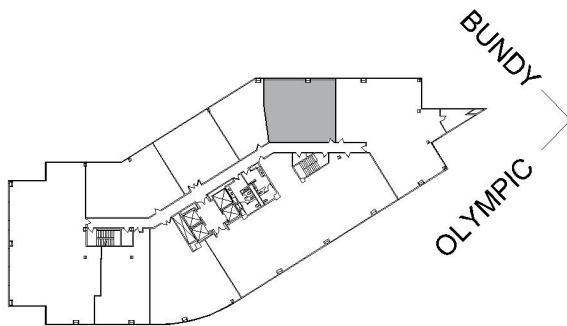

11900

BUNDY/OLYMPIC

SUITE 575 | 1,605 RSF

SAWTELLE/WEST LA

OLYMPIC

SUITE CONFIGURATION

OFFICES:	2
CONFERENCE ROOM:	1
RECEPTION:	1
KITCHEN:	1

NOT TO SCALE