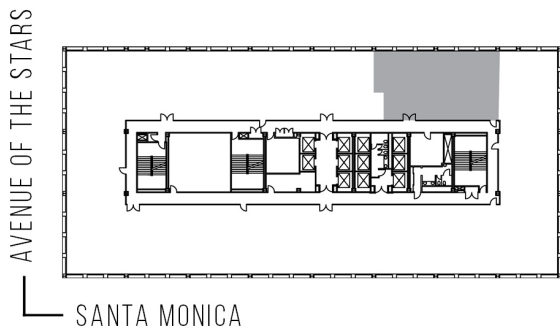

1901

SUITE 370 | 2,668 RSF

CENTURY CITY

AVENUE OF THE STARS

AS-BUILT CONFIGURATION

OFFICES:	5
CONFERENCE ROOM:	1
RECEPTION:	1
KITCHEN:	1

ADJUSTED FOR SOCIAL DISTANCING
NOT TO SCALE
FURNITURE NOT INCLUDED

For more information, please contact: