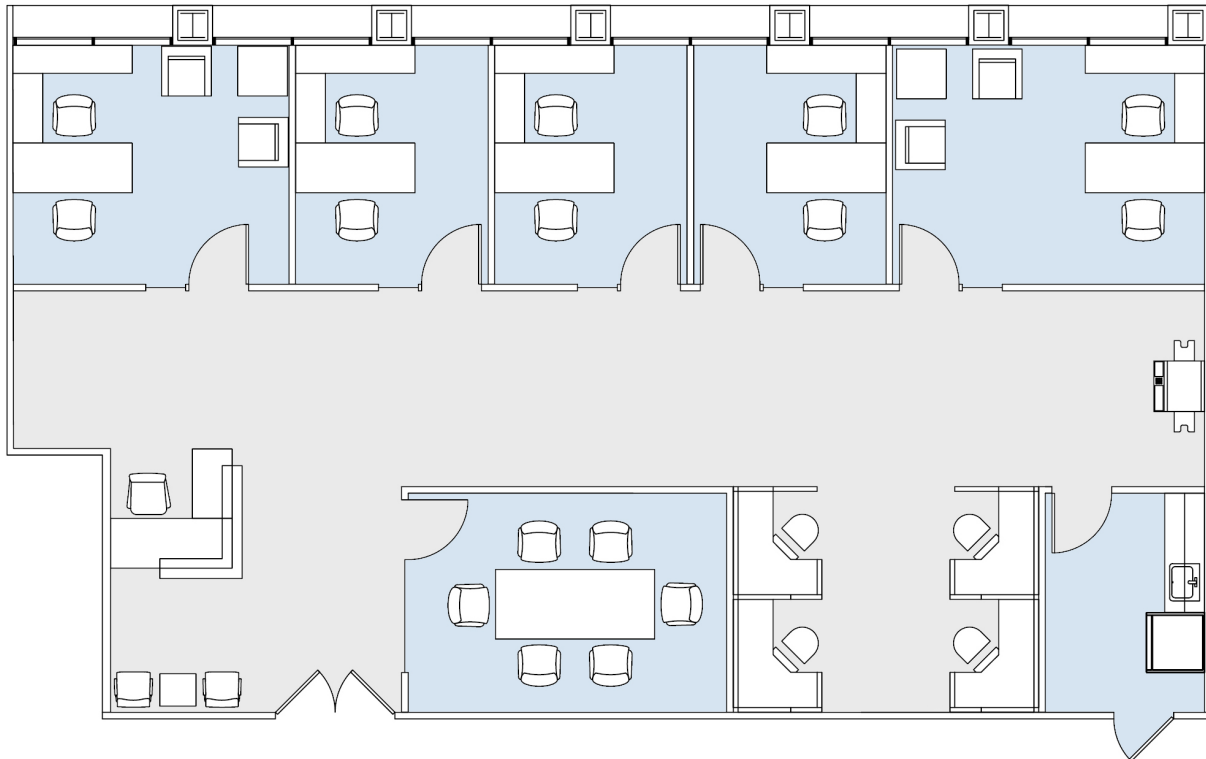

1901

SUITE 370 | 2,668 RSF

CENTURY CITY

AVENUE OF THE STARS

AS-BUILT CONFIGURATION

OFFICES:	5
CONFERENCE ROOM:	1
RECEPTION:	1
KITCHEN:	1

ADJUSTED FOR SOCIAL DISTANCING
NOT TO SCALE
FURNITURE NOT INCLUDED

For more information, please contact: