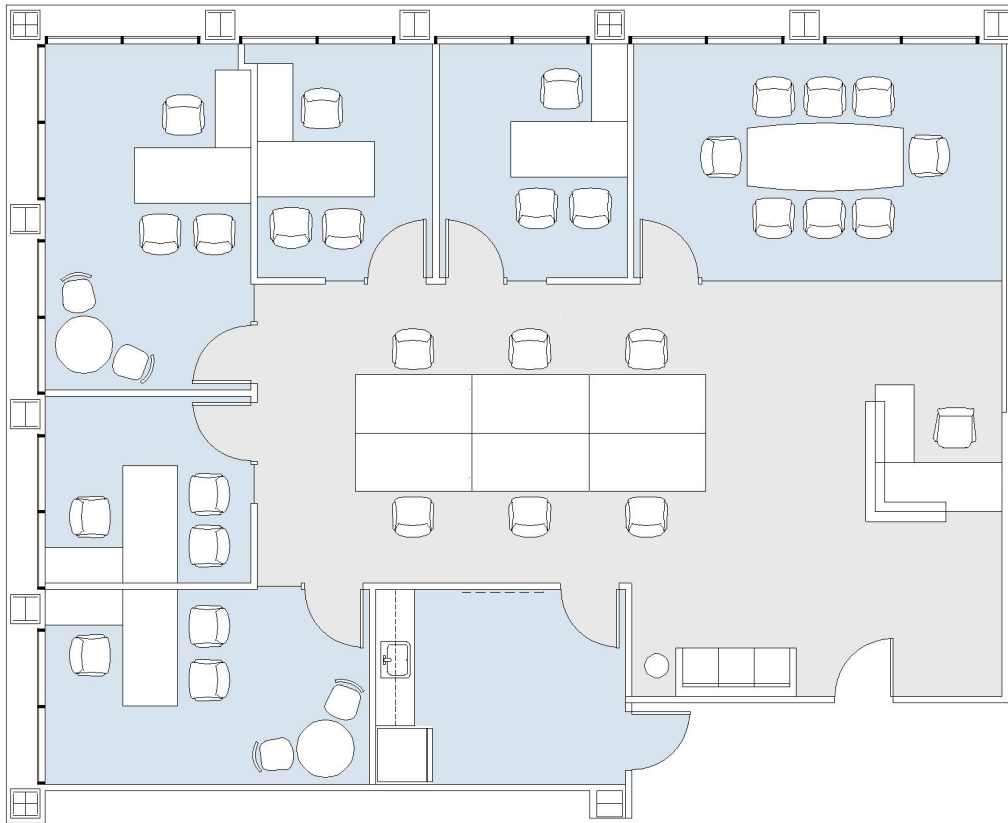

1901

SUITE 931 | 2,273 RSF

CENTURY CITY

AVENUE OF THE STARS

SUITE CONFIGURATION

OFFICES:	5
CONFERENCE ROOM:	1
RECEPTION:	1
KITCHEN:	1

NOT TO SCALE
FURNITURE NOT INCLUDED

For more information, please contact: