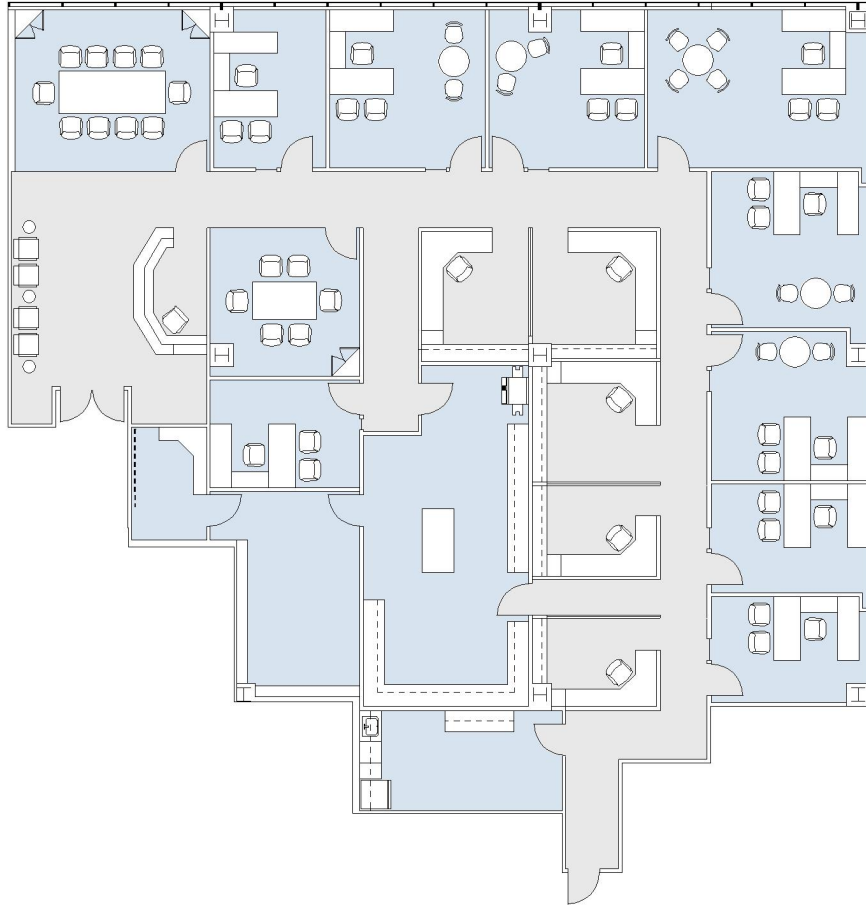

15303

SOG-COMERICA BANK BUILDING

SUITE 600 | 6,439 RSF

SHERMAN OAKS/ENCINO

### SUITE CONFIGURATION

OFFICES:	9
CONFERENCE ROOM:	2
RECEPTION:	1
KITCHEN:	1
FILE ROOM:	1
IT ROOM:	1
STORAGE ROOM:	1

NOT TO SCALE

FURNITURE NOT INCLUDED

SEPULVEDA

VENTURA

For more information, please contact: