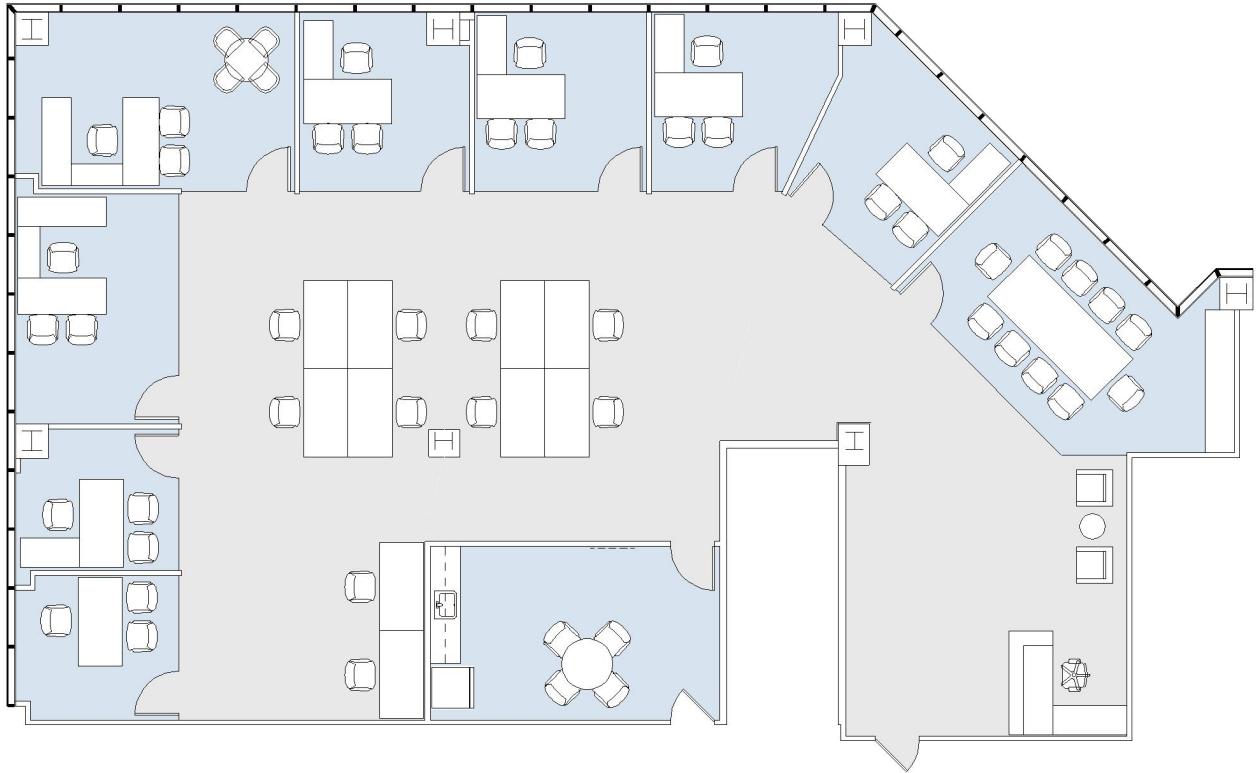

12100 WILSHIRE

SUITE 1410 | 4,397 RSF

BRENTWOOD-WILSHIRE

SUITE CONFIGURATION

OFFICES:	8
CONFERENCE ROOM:	1
RECEPTION:	1
KITCHEN:	1

NOT TO SCALE

FURNITURE NOT INCLUDED

For more information, please contact: