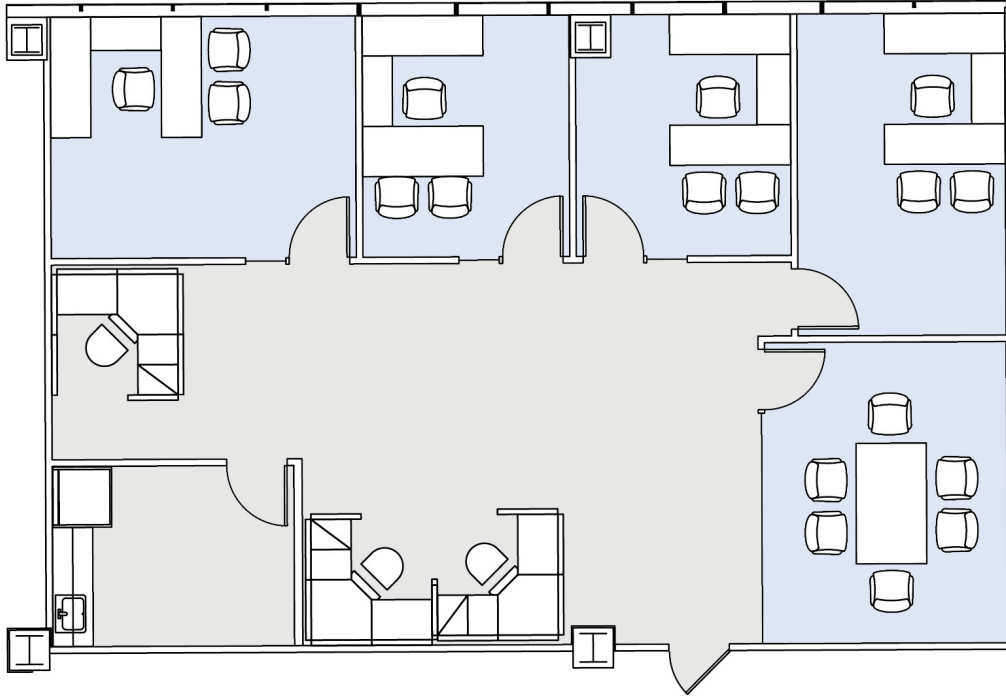

6300

THE TRILLIUM - WEST TOWER

SUITE 1320 | 1,858 RSF

WOODLAND HILLS

CANOGA AVENUE

AS-BUILT CONFIGURATION

OFFICES:	4
CONFERENCE ROOM:	1
KITCHEN:	1

NOT TO SCALE
FURNITURE NOT INCLUDED