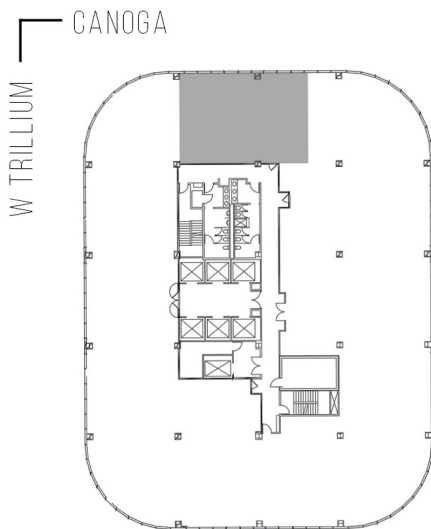

6300

THE TRILLIUM - WEST TOWER

SUITE 1320 | 1,858 RSF

WOODLAND HILLS

CANOGA AVENUE

AS-BUILT CONFIGURATION

OFFICES:	4
CONFERENCE ROOM:	1
KITCHEN:	1

NOT TO SCALE
FURNITURE NOT INCLUDED