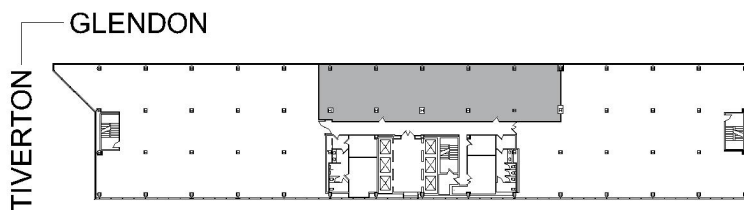

For more information, please contact:

310.255.7777
leasing@douglasemmett.com

**Douglas
Emmett**