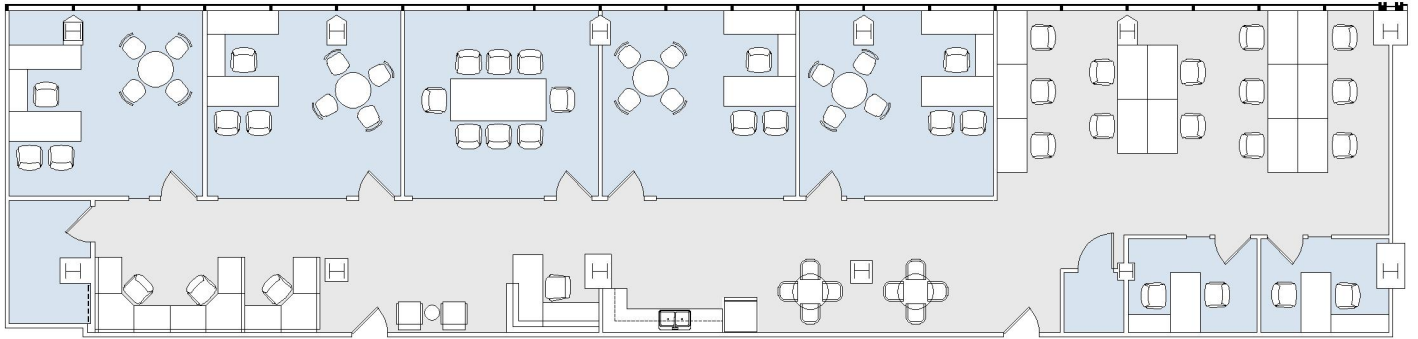

1100

WESTWOOD CENTER

SUITE 1220 | 3,961 RSF

WESTWOOD

GLENDON AVENUE

SUITE CONFIGURATION

OFFICES:	6
CONFERENCE ROOM:	1
RECEPTION:	1
KITCHEN:	1
IT ROOM:	1
STORAGE ROOM:	1

NOT TO SCALE