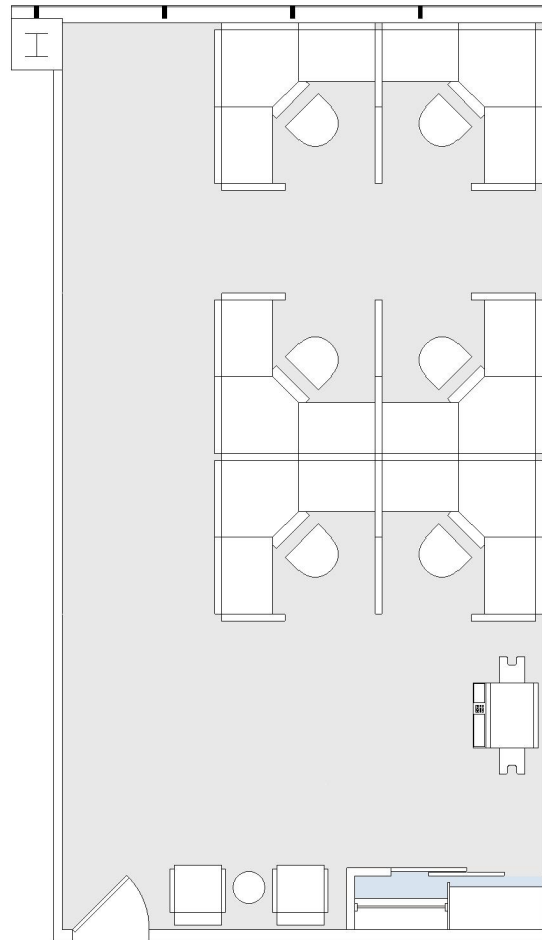

11726

BRENTWOOD EXECUTIVE PLAZA

SUITE 630 | 841 RSF

BRENTWOOD-SAN VICENTE

SAN VICENTE

SUITE CONFIGURATION

RECEPTION:	1
STORAGE CLOSET:	1

NOT TO SCALE