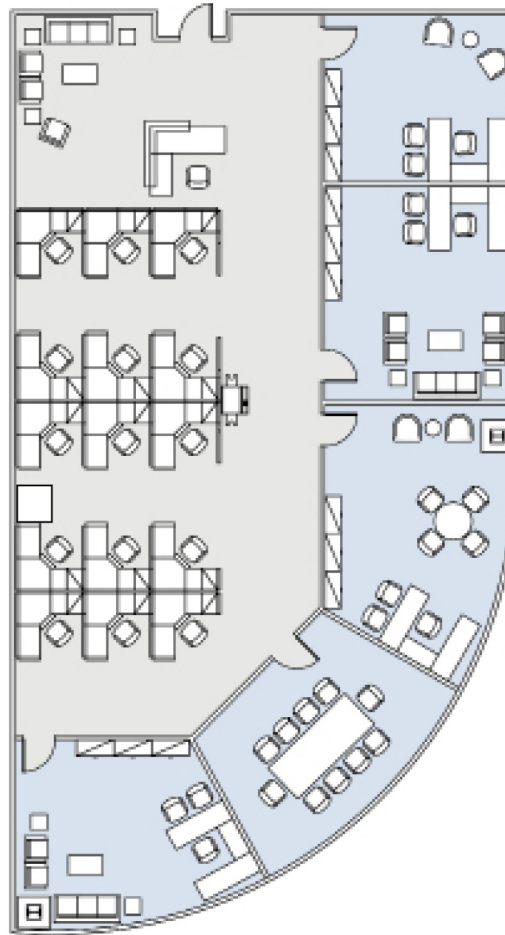

6320

THE TRILLIUM - EAST TOWER

SUITE 640 | 2,386 RSF

WOODLAND HILLS

CANOGA AVENUE

AS-BUILT CONFIGURATION

| | |
|------------------|----|
| OFFICES: | 4 |
| WORKSTATIONS: | 15 |
| RECEPTION: | 1 |
| CONFERENCE ROOM: | 1 |

NOT TO SCALE
FURNITURE NOT INCLUDED

For more information, please contact:

310.255.7777
leasing@douglasemmett.com

**Douglas
Emmett**