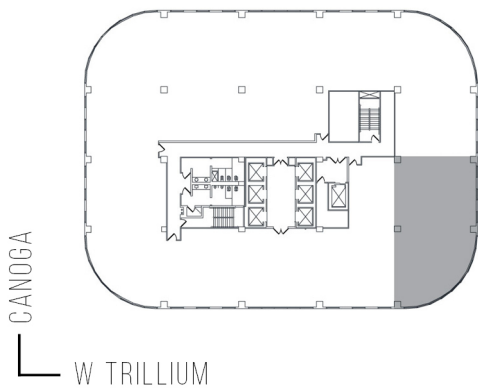

6320

THE TRILLIUM - EAST TOWER

SUITE 640 | 2,386 RSF

WOODLAND HILLS

CANOGA AVENUE

AS-BUILT CONFIGURATION

| | |
|------------------|----|
| OFFICES: | 4 |
| WORKSTATIONS: | 15 |
| RECEPTION: | 1 |
| CONFERENCE ROOM: | 1 |

NOT TO SCALE
FURNITURE NOT INCLUDED

For more information, please contact:

310.255.7777
leasing@douglasemmett.com

**Douglas
Emmett**