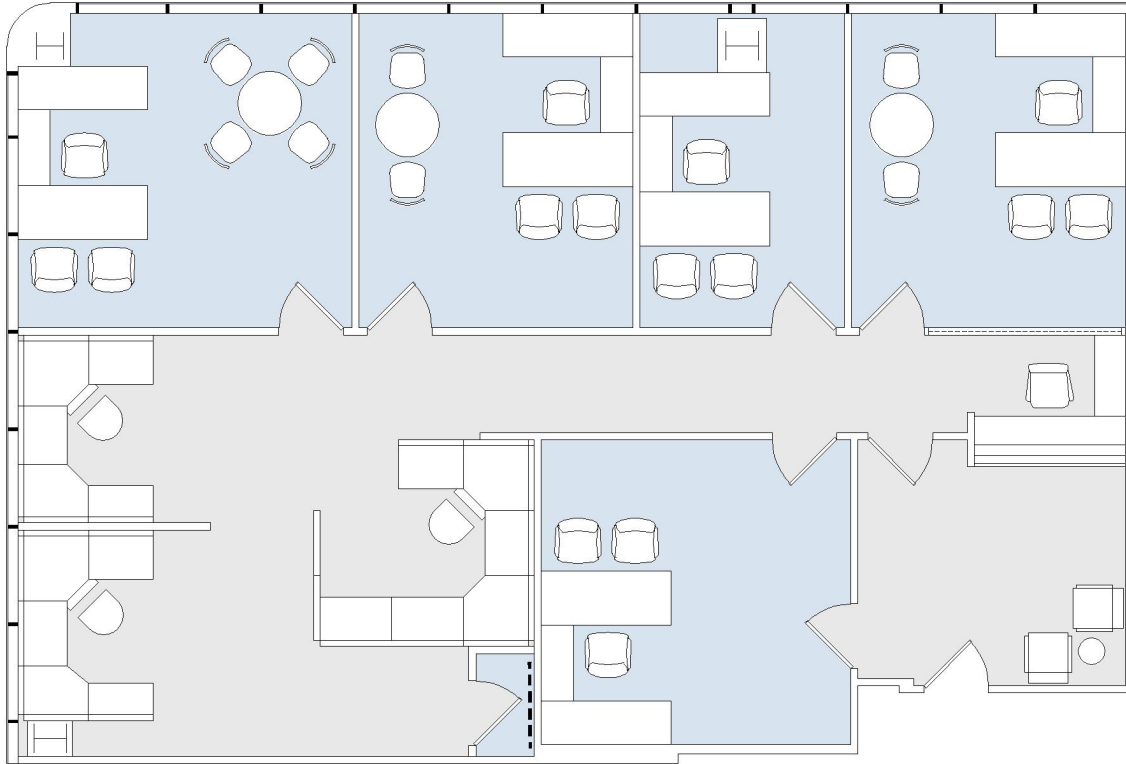

16830

FIRST FINANCIAL PLAZA

SUITE 620 | 2,103 RSF

SHERMAN OAKS/ENCINO

VENTURA

SUITE CONFIGURATION

OFFICES:	5
RECEPTION:	1
IT CLOSET:	1

NOT TO SCALE
FURNITURE NOT INCLUDED