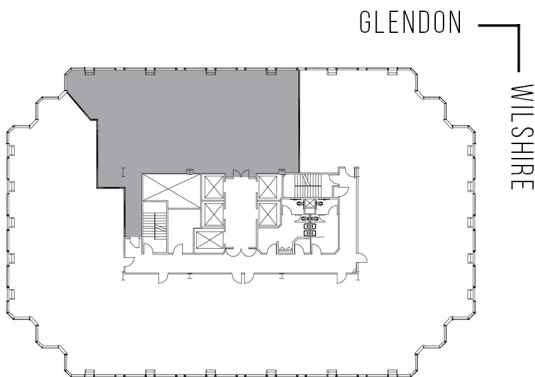

10866  
WILSHIRE

WESTWOOD PLACE

SUITE 800 | 3,024 RSF

WESTWOOD

AS-BUILT CONFIGURATION

OFFICES:	7
CONFERENCE ROOM:	1
RECEPTION:	1
KITCHEN:	1

ADJUSTED FOR SOCIAL DISTANCING  
NOT TO SCALE  
FURNITURE NOT INCLUDED