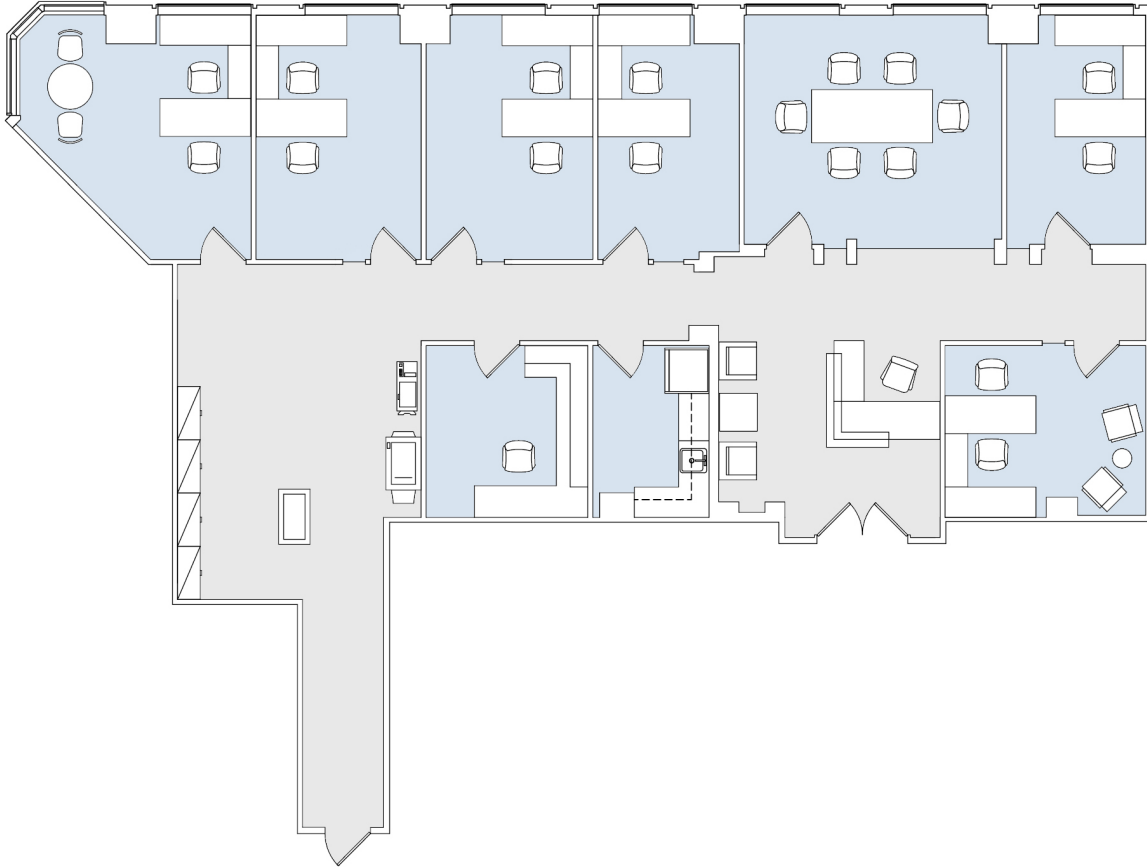

10866  
WILSHIRE

WESTWOOD PLACE

SUITE 800 | 3,024 RSF

WESTWOOD

AS-BUILT CONFIGURATION

OFFICES:	7
CONFERENCE ROOM:	1
RECEPTION:	1
KITCHEN:	1

ADJUSTED FOR SOCIAL DISTANCING  
NOT TO SCALE  
FURNITURE NOT INCLUDED