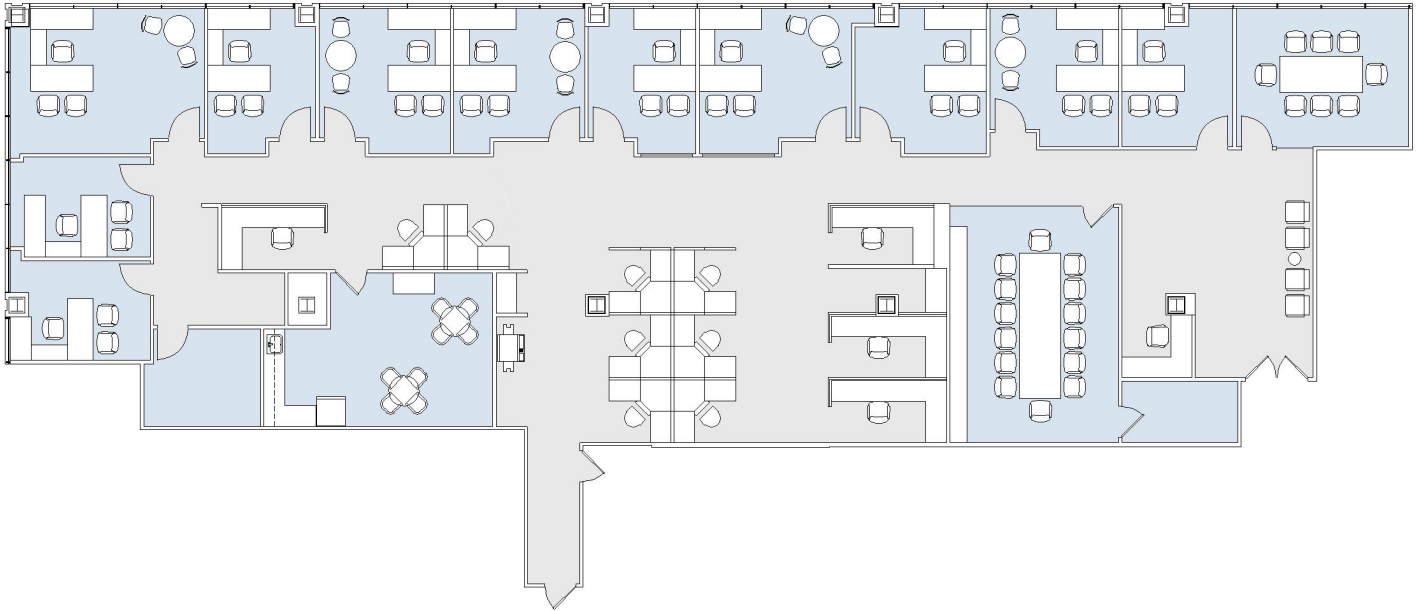

10880
WILSHIRE

SUITE 1010 | 6,849 RSF

WESTWOOD

SUITE CONFIGURATION

OFFICES:	11
CONFERENCE ROOM:	2
RECEPTION:	1
KITCHEN:	1
STORAGE ROOMS:	2

NOT TO SCALE
FURNITURE NOT INCLUDED

For more information, please contact: