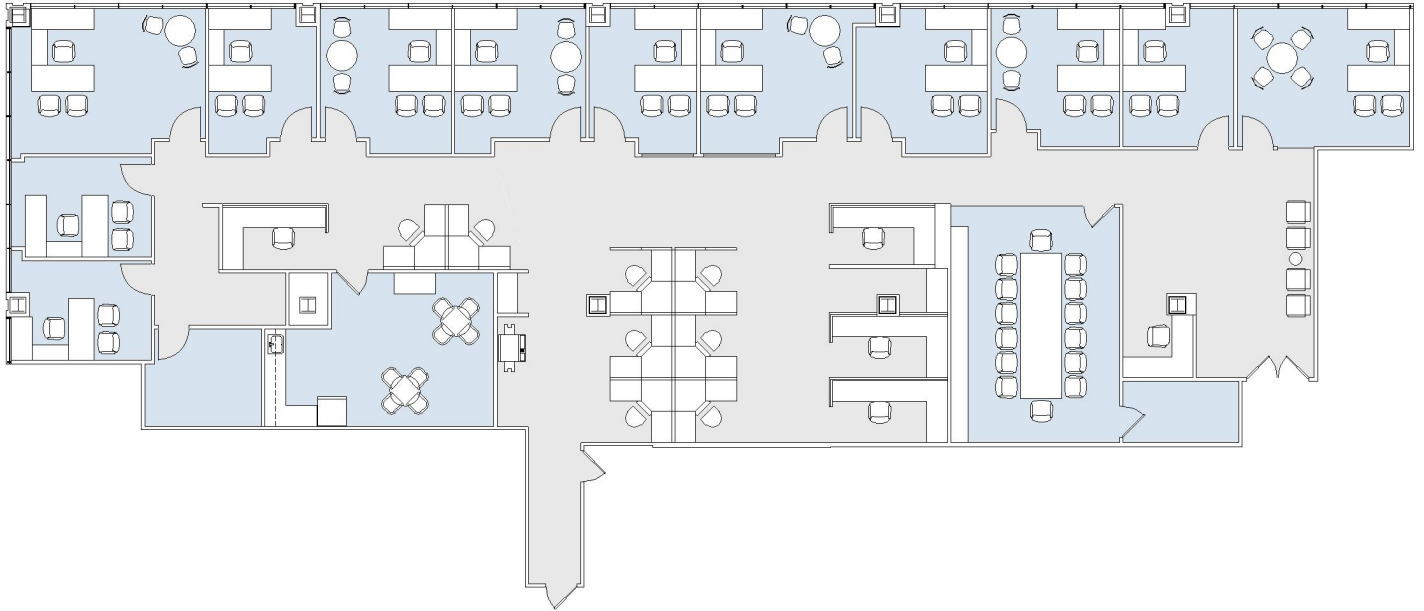

10880  
WILSHIRE

SUITE 1010 | 6,849 RSF  
WESTWOOD

SUITE CONFIGURATION

OFFICES:	12
CONFERENCE ROOM:	1
RECEPTION:	1
KITCHEN:	1
STORAGE ROOMS:	2

NOT TO SCALE  
FURNITURE NOT INCLUDED

For more information, please contact: