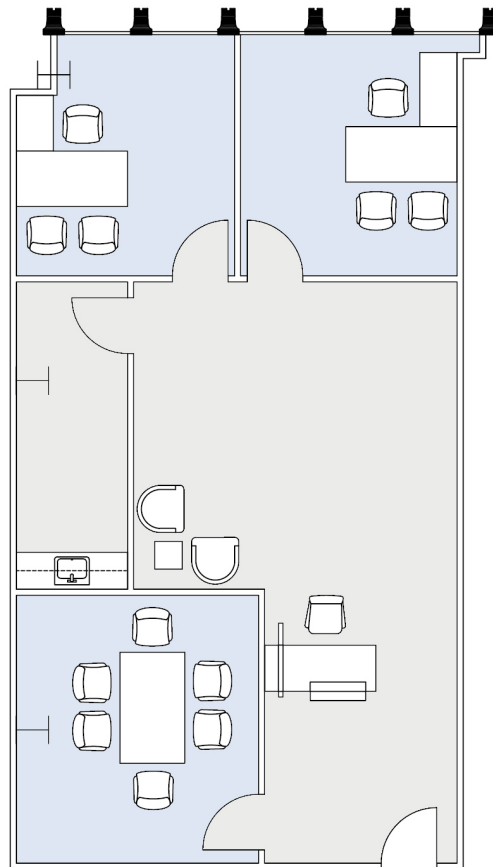

# 9100 WILSHIRE

9100 WILSHIRE WEST TOWER

SUITE W0210 | 1,302 RSF

BEVERLY HILLS

#### AS-BUILT CONFIGURATION

OFFICES:	2
CONFERENCE ROOM:	1
KITCHEN:	1
RECEPTION AREA :	1

NOT TO SCALE  
FURNITURE NOT INCLUDED

For more information, please contact:

310.255.7777  
leasing@douglasemmett.com