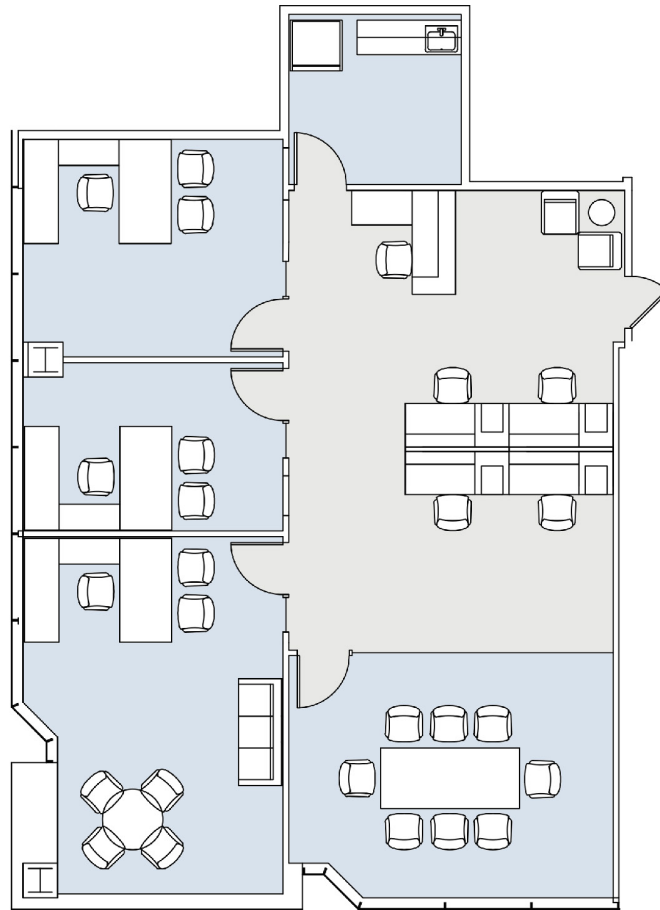

# 11845 OLYMPIC

WESTSIDE TOWERS WEST TOWER

SUITE 515 | 1,914 RSF

SAWTELLE/WEST LA

#### AS-BUILT CONFIGURATION

OFFICES:	3
WORKSTATIONS:	4
RECEPTION:	1
CONFERENCE ROOM:	1
KITCHEN:	1

NOT TO SCALE  
FURNITURE NOT INCLUDED

For more information, please contact:

310.255.7777  
leasing@douglasemmett.com