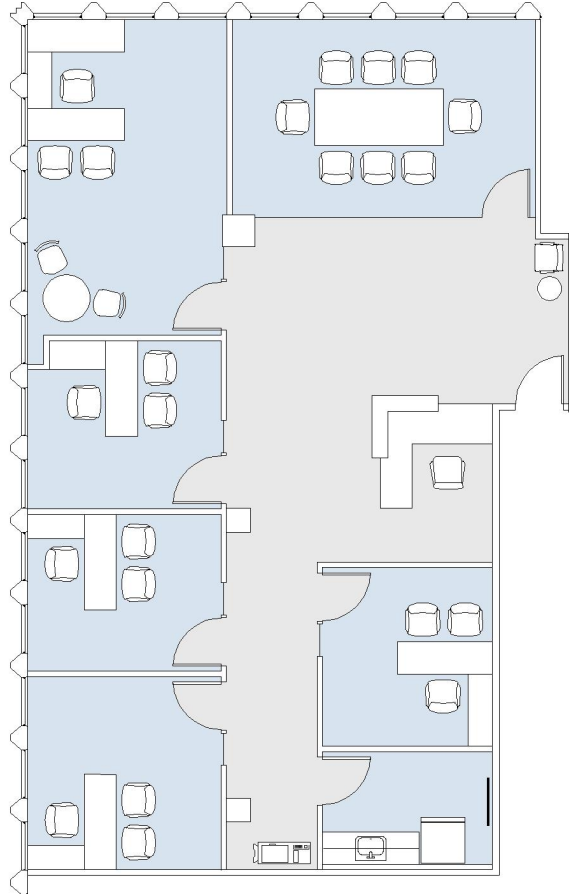

12011

SALTAIR/SAN VICENTE

SUITE 330 | 2,048 RSF

BRENTWOOD-SAN VICENTE

SAN VICENTE

SUITE CONFIGURATION

OFFICES:	5
CONFERENCE ROOM:	1
RECEPTION:	1
KITCHEN:	1

NOT TO SCALE