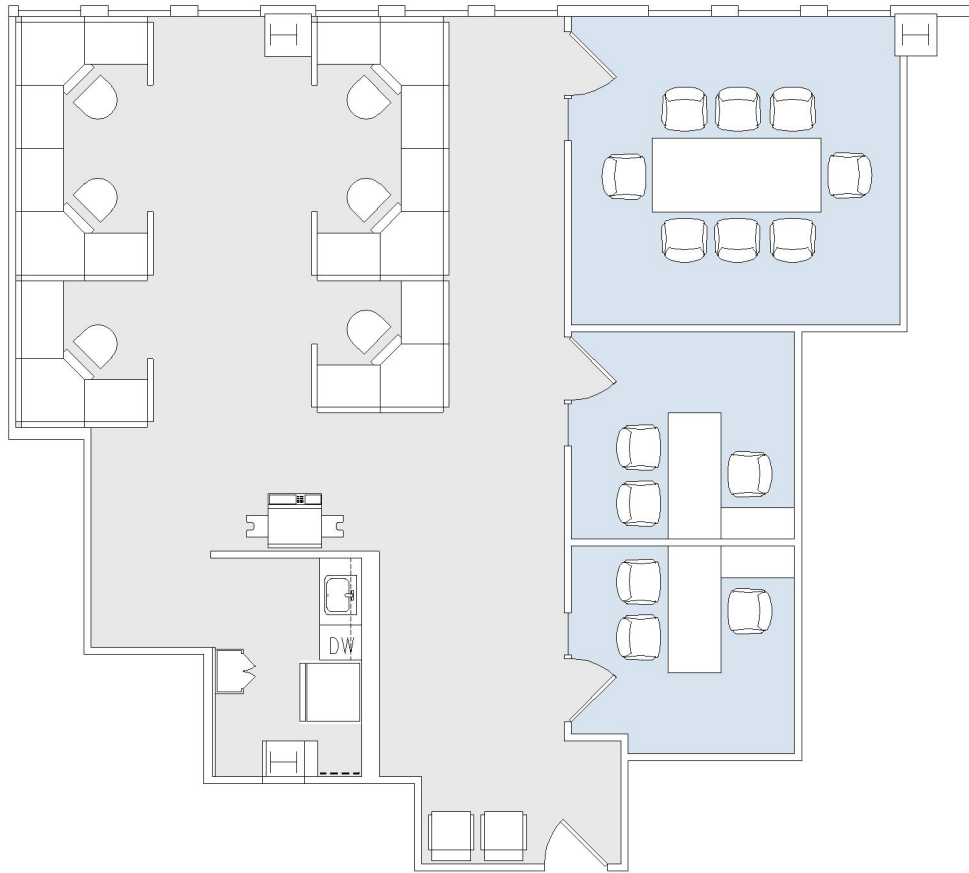

301

VILLAGE ON CANON

SUITE 304 | 1,838 RSF

BEVERLY HILLS

N CANON DRIVE

SUITE CONFIGURATION

OFFICES:	2
CONFERENCE ROOM:	1
RECEPTION:	1
KITCHEN:	1

NOT TO SCALE
FURNITURE NOT INCLUDED