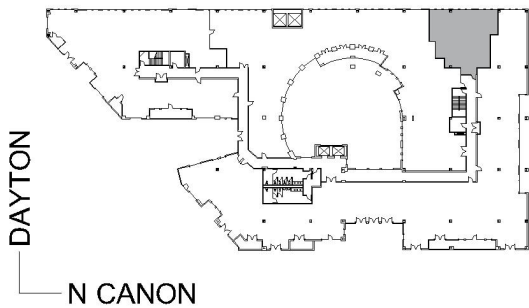

301

VILLAGE ON CANON

SUITE 304 | 1,838 RSF

BEVERLY HILLS

N CANON DRIVE

SUITE CONFIGURATION

OFFICES:	2
CONFERENCE ROOM:	1
RECEPTION:	1
KITCHEN:	1

NOT TO SCALE
FURNITURE NOT INCLUDED