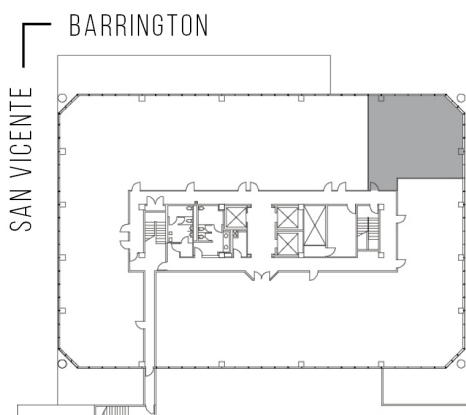

11726

BRENTWOOD EXECUTIVE PLAZA

SUITE 212 | 1,421 RSF

BRENTWOOD-SAN VICENTE

### AS-BUILT CONFIGURATION

OFFICE:	3
CONFERENCE ROOM:	1
RECEPTION AREA:	1
KITCHEN:	1

ADJUSTED FOR SOCIAL DISTANCING  
NOT TO SCALE  
FURNITURE NOT INCLUDED

For more information, please contact:

310.255.7777  
leasing@douglasemmett.com