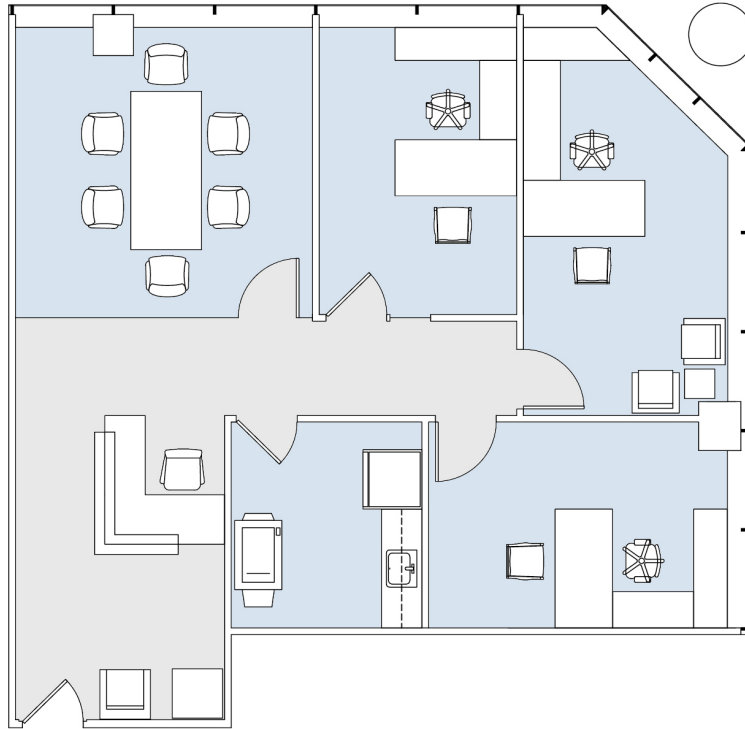

11726

BRENTWOOD EXECUTIVE PLAZA

SUITE 212 | 1,421 RSF

BRENTWOOD-SAN VICENTE

# SAN VICENTE

### AS-BUILT CONFIGURATION

OFFICE:	3
CONFERENCE ROOM:	1
RECEPTION AREA:	1
KITCHEN:	1

ADJUSTED FOR SOCIAL DISTANCING  
NOT TO SCALE  
FURNITURE NOT INCLUDED

For more information, please contact:

310.255.7777  
leasing@douglasemmett.com