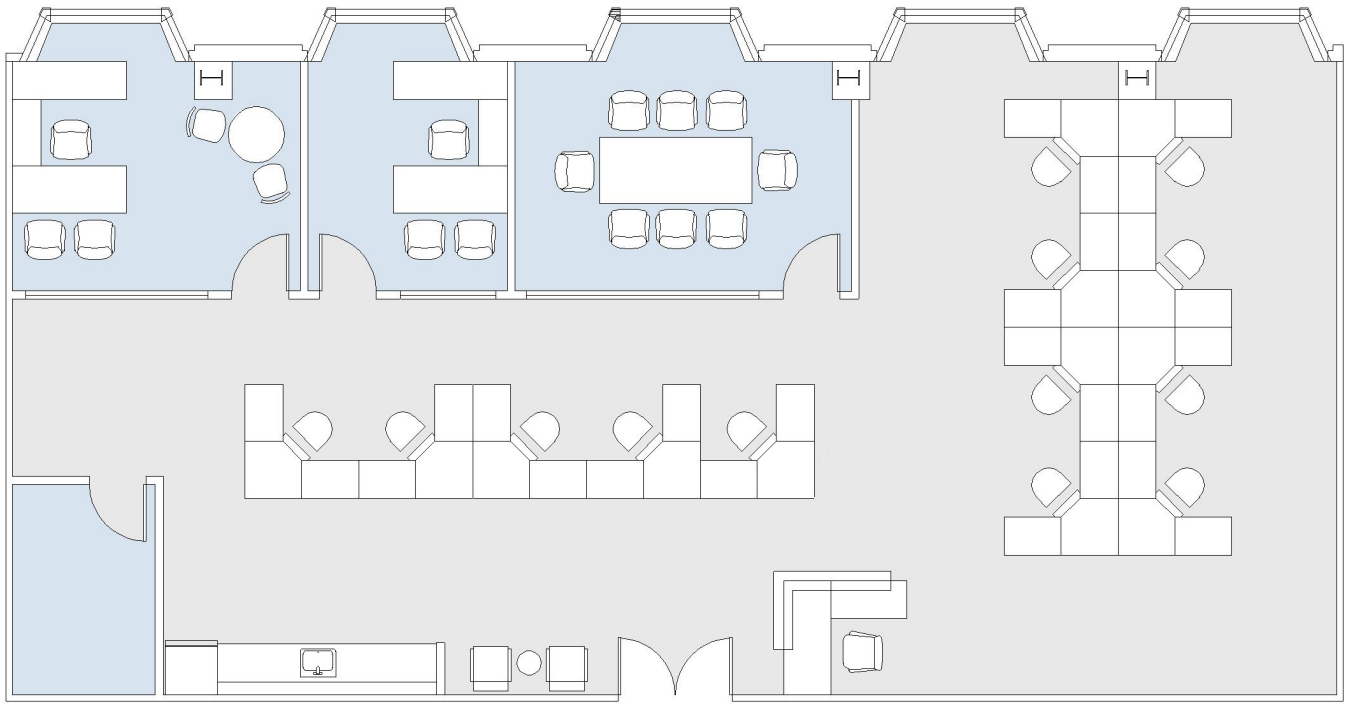

# 10900 WILSHIRE

SUITE 350 | 2,967 RSF

WESTWOOD

#### SUITE CONFIGURATION

OFFICES:	2
CONFERENCE ROOM:	1
RECEPTION:	1
KITCHEN:	1
STORAGE ROOM:	1

NOT TO SCALE

FURNITURE NOT INCLUDED

For more information, please contact:

310.255.7777  
leasing@douglasemmett.com