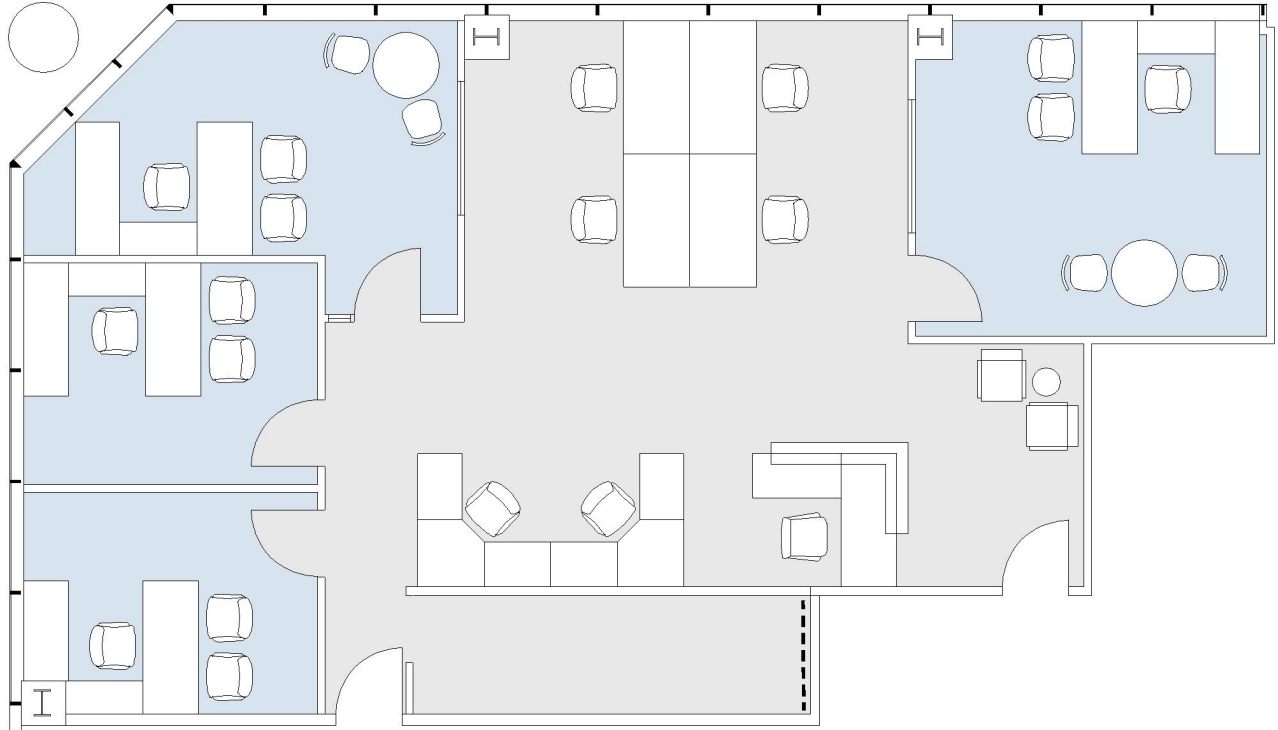

11726

BRENTWOOD EXECUTIVE PLAZA

SUITE 260 | 1,913 RSF

BRENTWOOD-SAN VICENTE

SAN VICENTE

SUITE CONFIGURATION

| | |
|------------|---|
| OFFICES: | 4 |
| RECEPTION: | 1 |

NOT TO SCALE
FURNITURE NOT INCLUDED