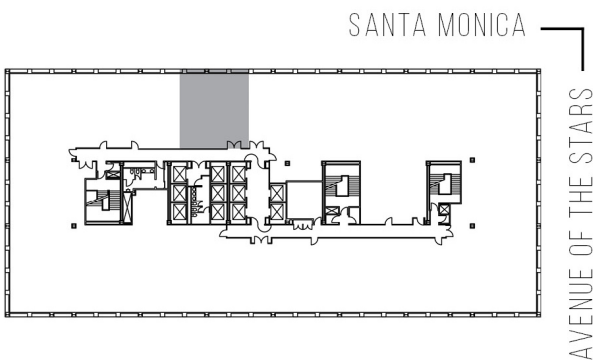

1901

SUITE 920 | 1,661 RSF

CENTURY CITY

AVENUE OF THE STARS

AS-BUILT CONFIGURATION

OFFICES:	2
RECEPTION:	1
CONFERENCE ROOM:	1
KITCHEN:	1

NOT TO SCALE
FURNITURE NOT INCLUDED

For more information, please contact: