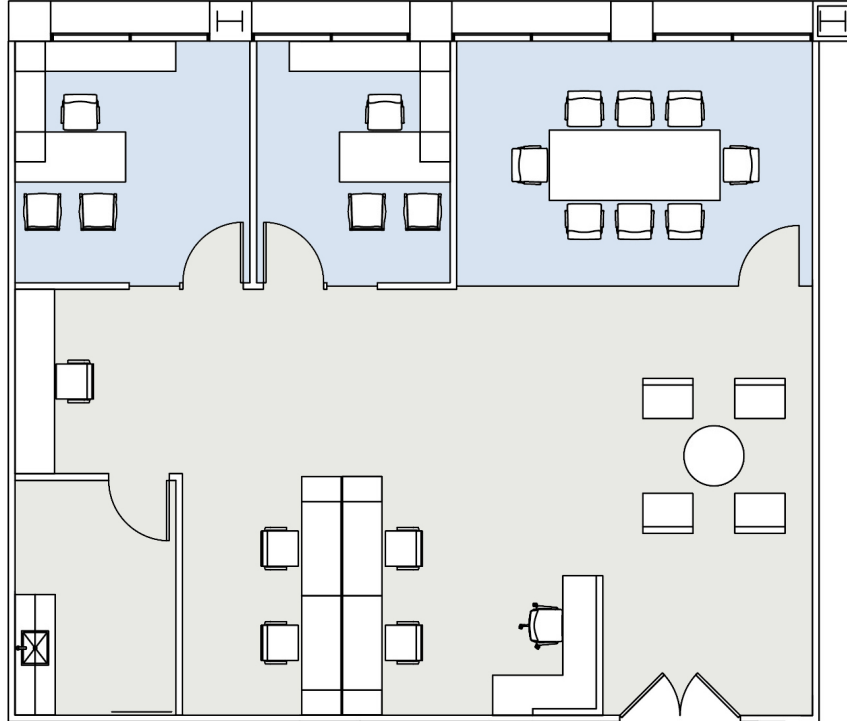

1901

SUITE 920 | 1,661 RSF

CENTURY CITY

AVENUE OF THE STARS

AS-BUILT CONFIGURATION

OFFICES:	2
RECEPTION:	1
CONFERENCE ROOM:	1
KITCHEN:	1

NOT TO SCALE
FURNITURE NOT INCLUDED

For more information, please contact: