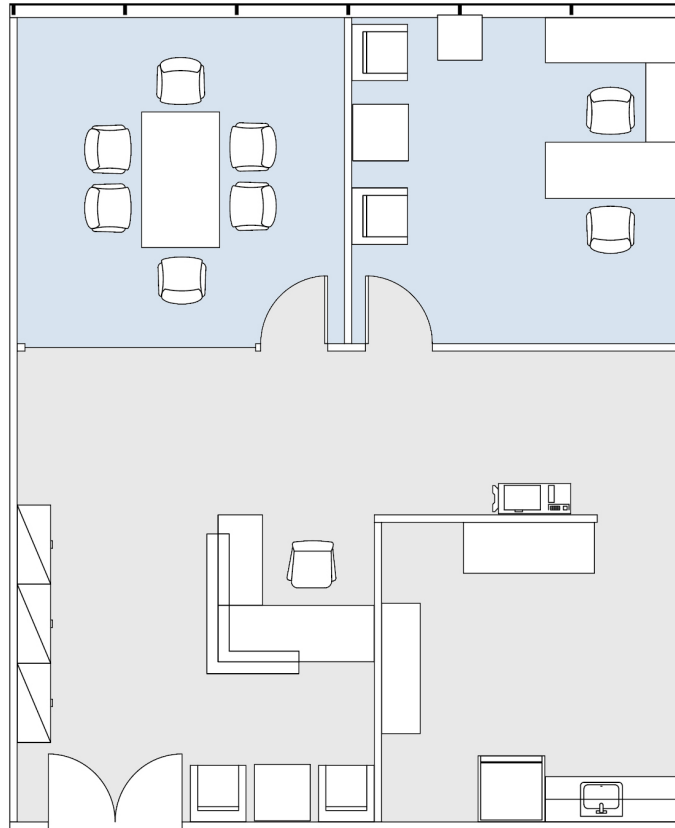

11726

BRENTWOOD EXECUTIVE PLAZA

SUITE 510 | 1,317 RSF

BRENTWOOD-SAN VICENTE

## AS-BUILT CONFIGURATION

OFFICES:	1
CONFERENCE ROOM:	1
RECEPTION:	1
KITCHEN:	1

ADJUSTED FOR SOCIAL DISTANCING  
NOT TO SCALE  
FURNITURE NOT INCLUDED

For more information, please contact:

310.255.7777  
leasing@douglasemmett.com