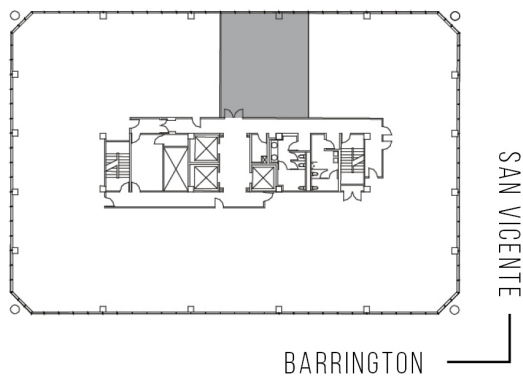

11726

BRENTWOOD EXECUTIVE PLAZA

SUITE 510 | 1,317 RSF

BRENTWOOD-SAN VICENTE

## AS-BUILT CONFIGURATION

OFFICES:	1
CONFERENCE ROOM:	1
RECEPTION:	1
KITCHEN:	1

ADJUSTED FOR SOCIAL DISTANCING  
NOT TO SCALE  
FURNITURE NOT INCLUDED

For more information, please contact:

310.255.7777  
leasing@douglasemmett.com