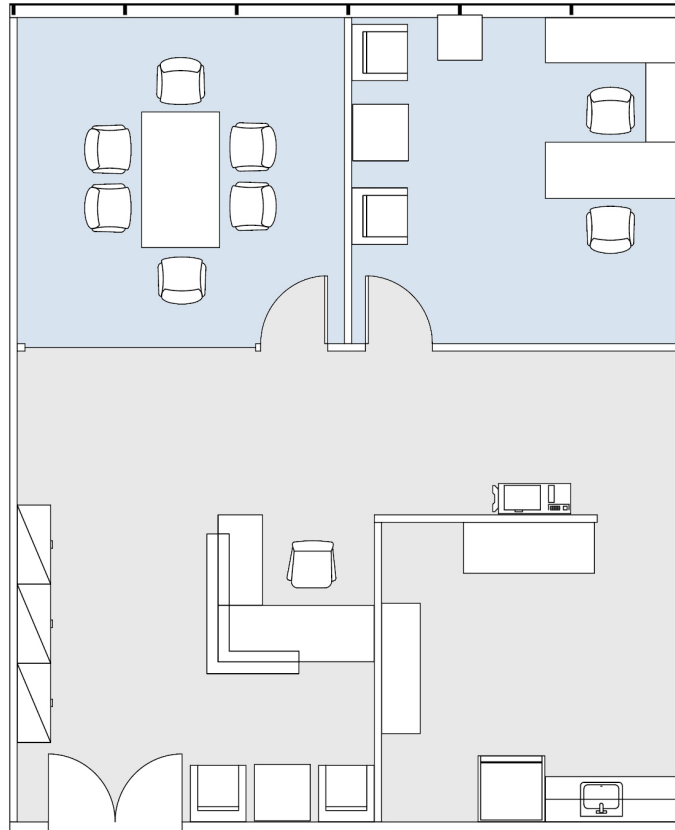

11726

BRENTWOOD EXECUTIVE PLAZA

SUITE 510 | 1,317 RSF

BRENTWOOD-SAN VICENTE

### AS-BUILT CONFIGURATION

OFFICES:	1
CONFERENCE ROOM:	1
RECEPTION:	1
KITCHEN:	1

ADJUSTED FOR SOCIAL DISTANCING  
NOT TO SCALE  
FURNITURE NOT INCLUDED

For more information, please contact:

310.255.7777  
leasing@douglasemmett.com