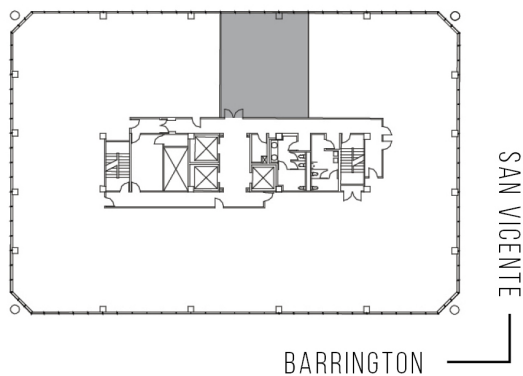

11726

BRENTWOOD EXECUTIVE PLAZA

SUITE 510 | 1,317 RSF

BRENTWOOD-SAN VICENTE

### AS-BUILT CONFIGURATION

OFFICES:	1
CONFERENCE ROOM:	1
RECEPTION:	1
KITCHEN:	1

ADJUSTED FOR SOCIAL DISTANCING  
NOT TO SCALE  
FURNITURE NOT INCLUDED

For more information, please contact:

310.255.7777  
leasing@douglasemmett.com