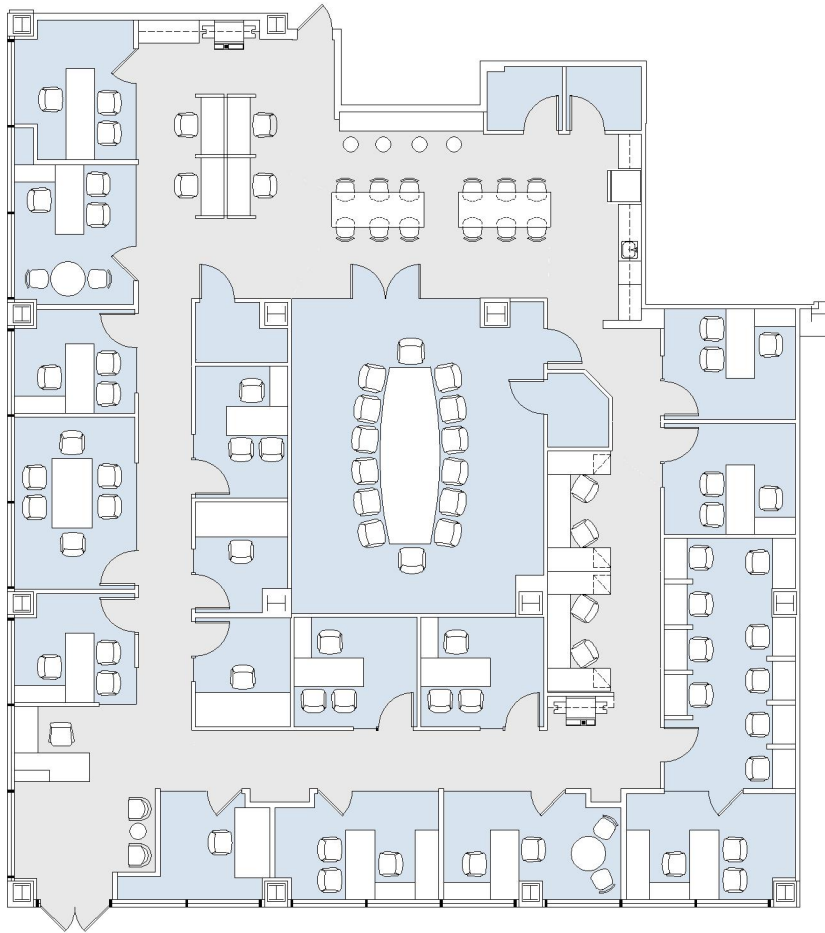

10960 WILSHIRE

SUITE 100 | 5,252 RSF

WESTWOOD

SUITE CONFIGURATION

OFFICES:	15
OPEN OFFICE:	1
CONFERENCE ROOM:	2
RECEPTION:	1
KITCHEN:	1
IT ROOM:	1
STORAGE ROOM:	3

NOT TO SCALE
FURNITURE NOT INCLUDED

For more information, please contact: