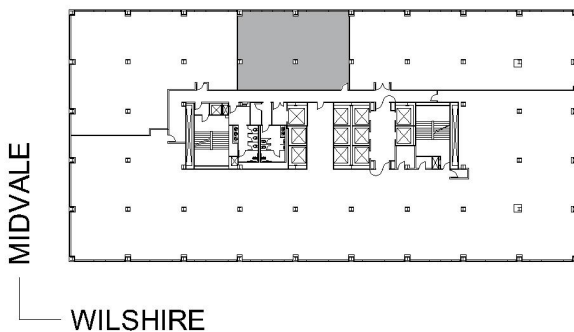

10960 WILSHIRE

SUITE 1120 | 2,132 RSF

WESTWOOD

SUITE CONFIGURATION

OFFICES:	3
CONFERENCE ROOM:	1
RECEPTION:	1
KITCHEN:	1

NOT TO SCALE

FURNITURE NOT INCLUDED

For more information, please contact: