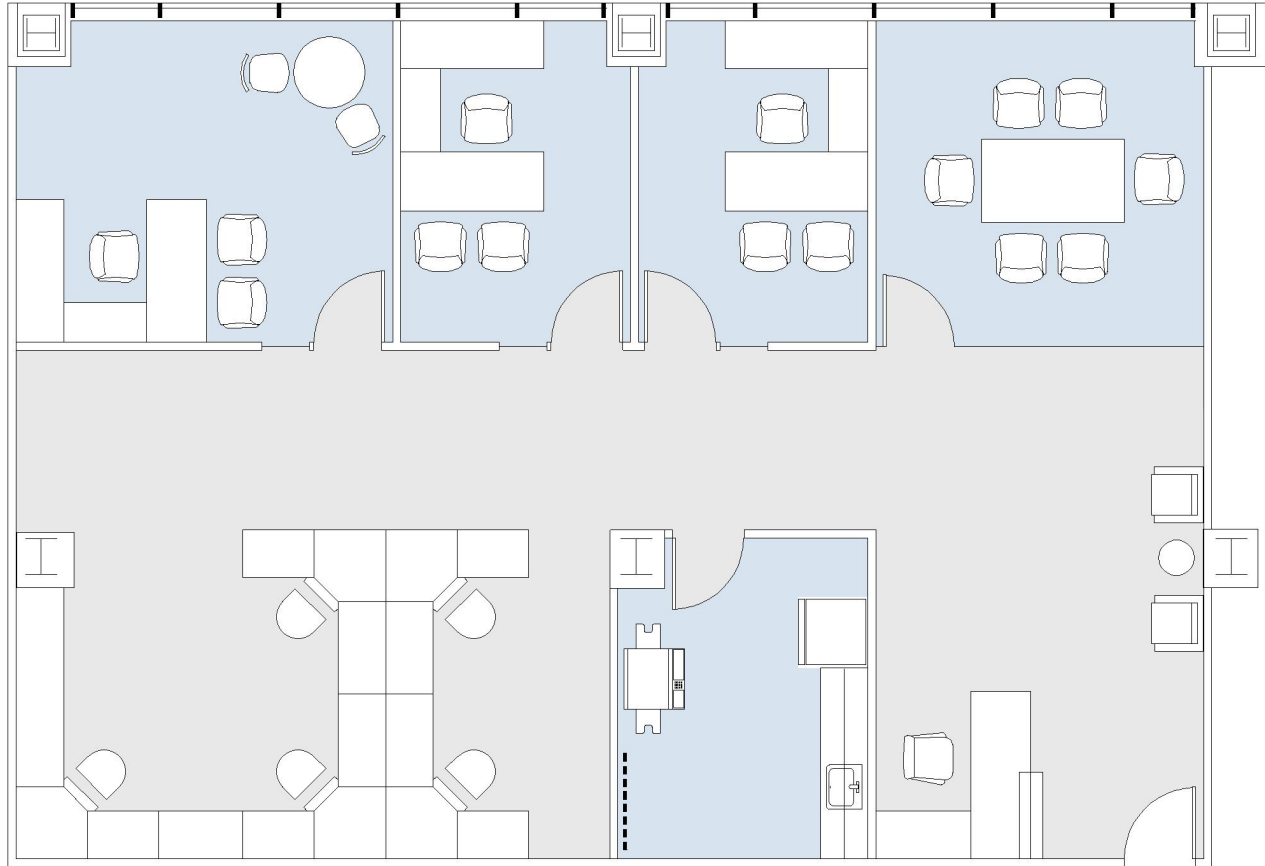

10960 WILSHIRE

SUITE 1120 | 2,132 RSF

WESTWOOD

SUITE CONFIGURATION

OFFICES:	3
CONFERENCE ROOM:	1
RECEPTION:	1
KITCHEN:	1

NOT TO SCALE

FURNITURE NOT INCLUDED

For more information, please contact: