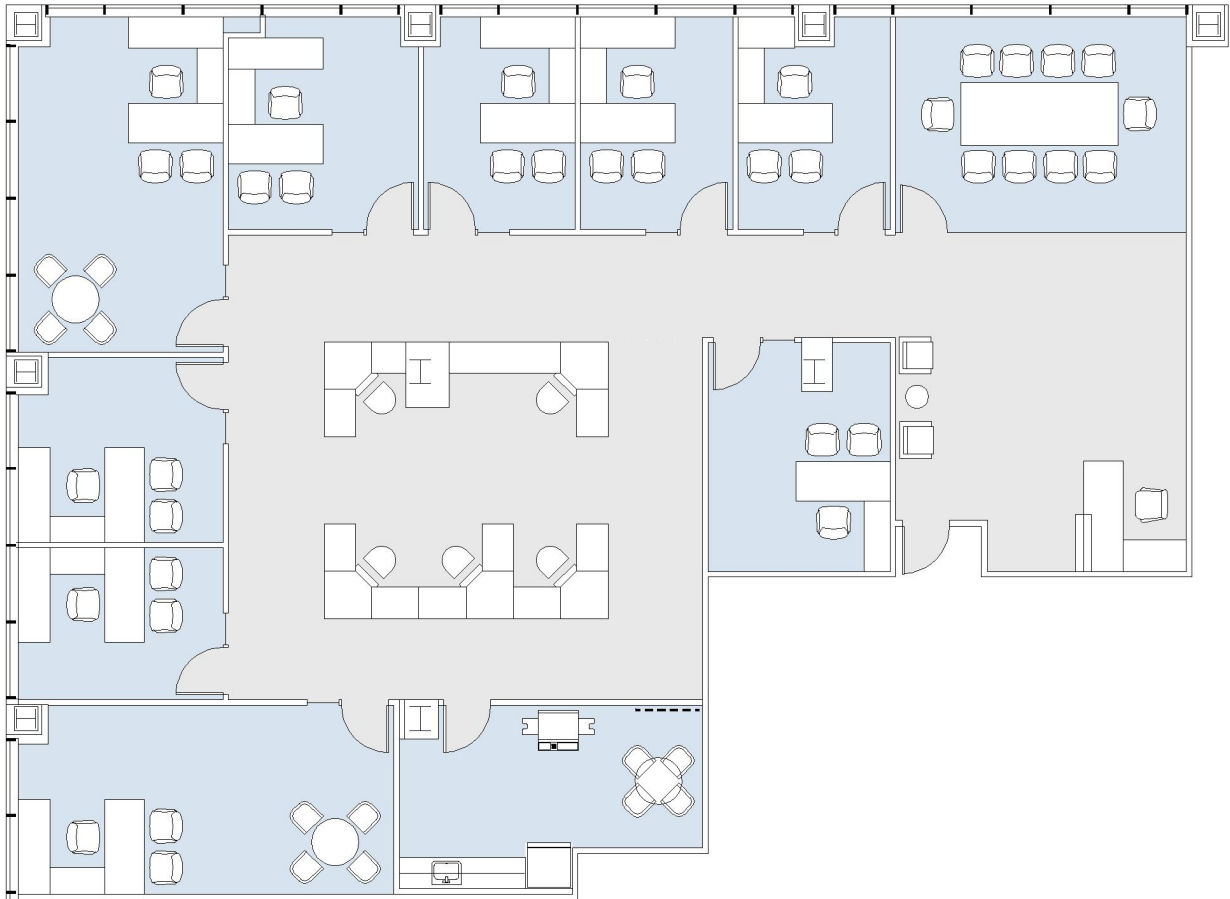

10960 WILSHIRE

SUITE 1110 | 4,236 RSF

WESTWOOD

SUITE CONFIGURATION

OFFICES:	9
CONFERENCE ROOM:	1
RECEPTION:	1
KITCHEN:	1

NOT TO SCALE

FURNITURE NOT INCLUDED

For more information, please contact: