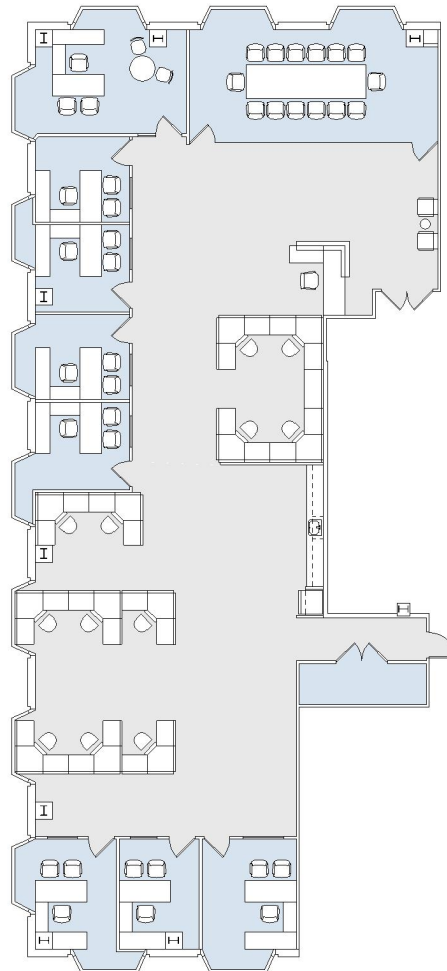

10900 WILSHIRE

SUITE 620 | 5,503 RSF

WESTWOOD

SUITE CONFIGURATION

OFFICES:	8
CONFERENCE ROOM:	1
RECEPTION:	1
KITCHEN:	1
STORAGE ROOM:	1

NOT TO SCALE
FURNITURE NOT INCLUDED

For more information, please contact: