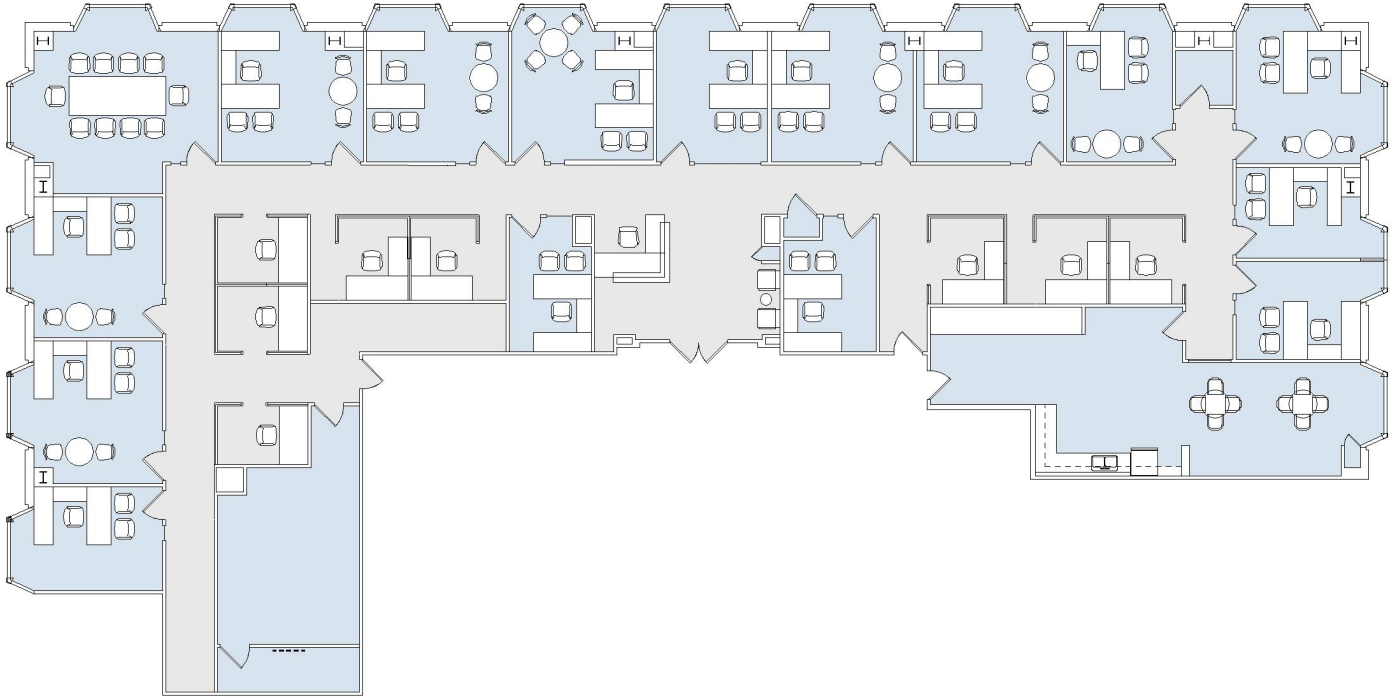

10900

SUITE 800 | 8,084 RSF

WESTWOOD

## SUITE CONFIGURATION

OFFICES:	15
CONFERENCE ROOM:	1
RECEPTION:	1
KITCHEN:	1
IT ROOM:	1
STORAGE:	5

NOT TO SCALE  
FURNITURE NOT INCLUDED

For more information, please contact:

310.255.7777  
leasing@douglasemmett.com