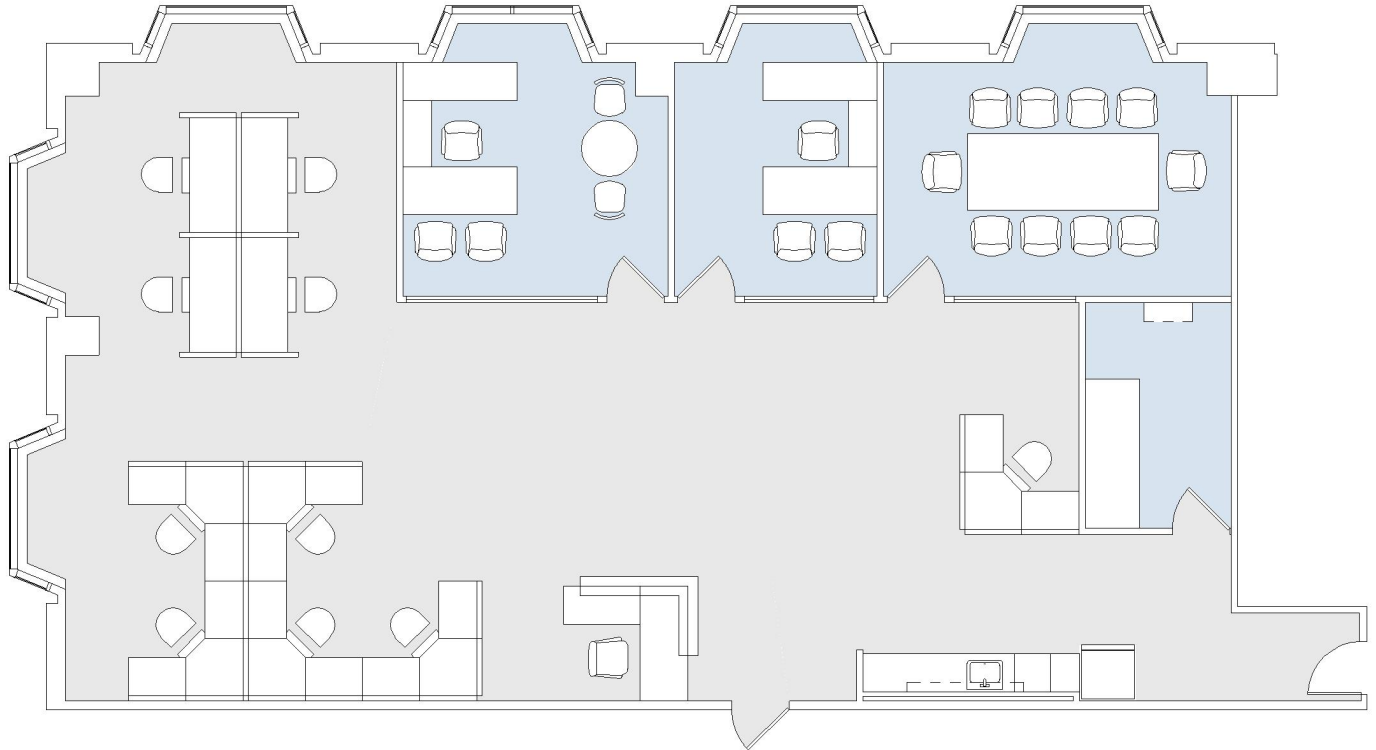

# 10900 WILSHIRE

SUITE 340 | 3,004 RSF

WESTWOOD

#### SUITE CONFIGURATION

OFFICES:	2
CONFERENCE ROOM:	1
RECEPTION:	1
KITCHEN:	1
IT ROOM:	1

NOT TO SCALE

FURNITURE NOT INCLUDED

For more information, please contact:

310.255.7777  
leasing@douglasemmett.com

**Douglas  
Emmett**