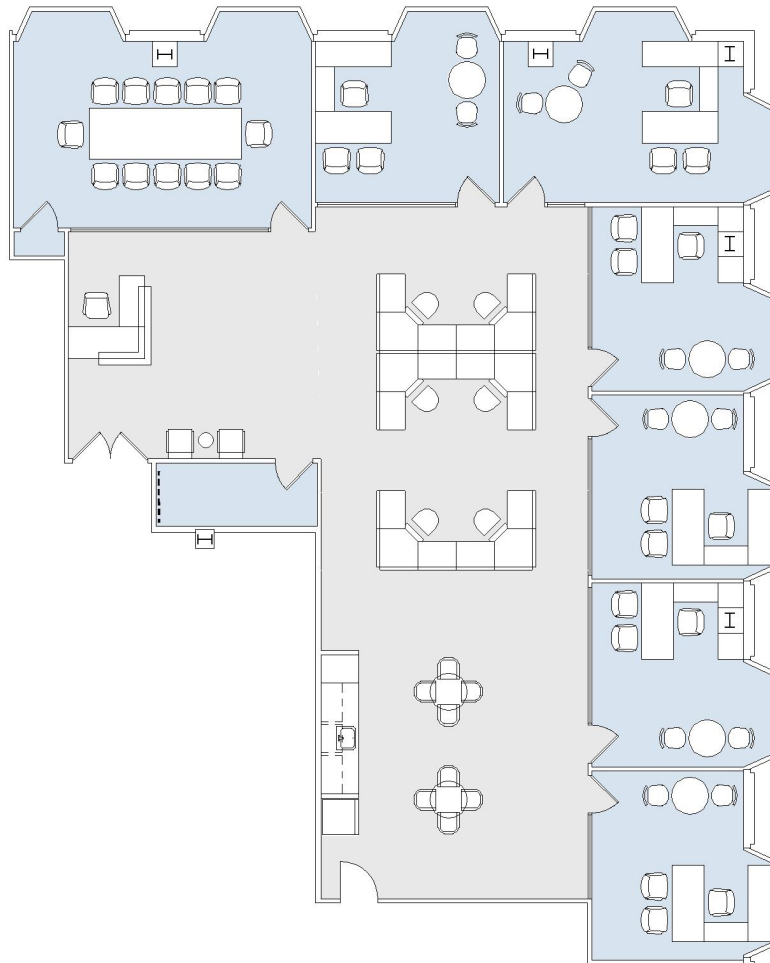

10900 WILSHIRE

SUITE 460 | 4,377 RSF

WESTWOOD

SUITE CONFIGURATION

OFFICES:	6
CONFERENCE ROOM:	1
RECEPTION:	1
KITCHEN:	1
IT ROOM:	1
STORAGE CLOSET:	1

NOT TO SCALE

FURNITURE NOT INCLUDED

For more information, please contact: