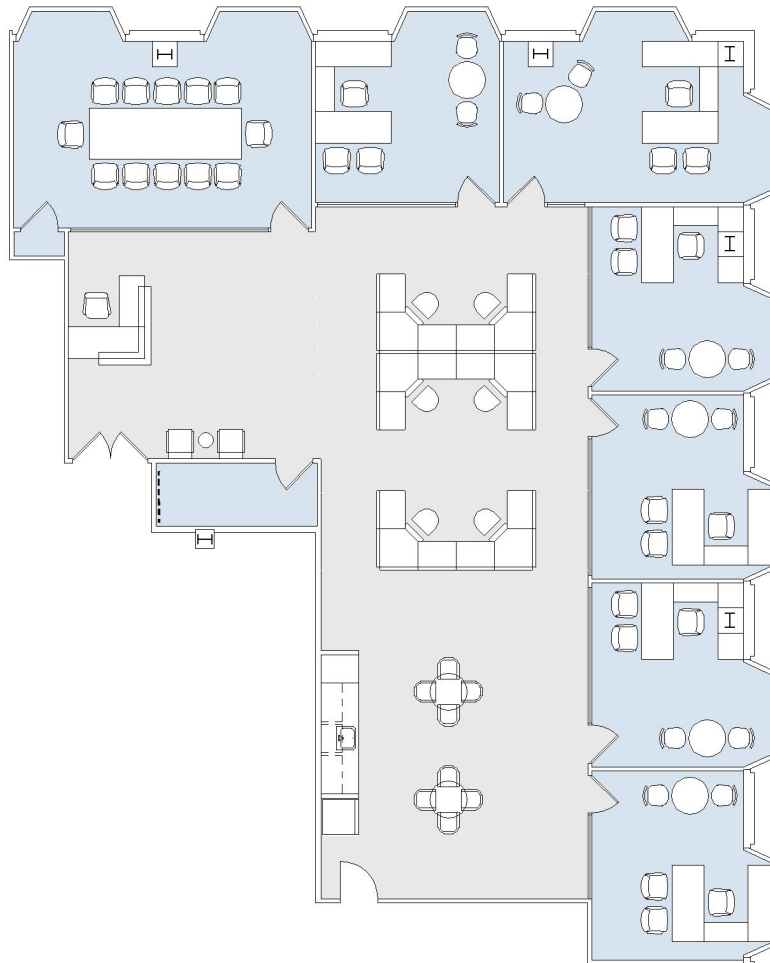

# 10900 WILSHIRE

SUITE 460 | 4,377 RSF

WESTWOOD

#### SUITE CONFIGURATION

OFFICES:	6
CONFERENCE ROOM:	1
RECEPTION:	1
KITCHEN:	1
IT ROOM:	1
STORAGE CLOSET:	1

NOT TO SCALE  
FURNITURE NOT INCLUDED

For more information, please contact:

310.255.7777  
leasing@douglasemmett.com