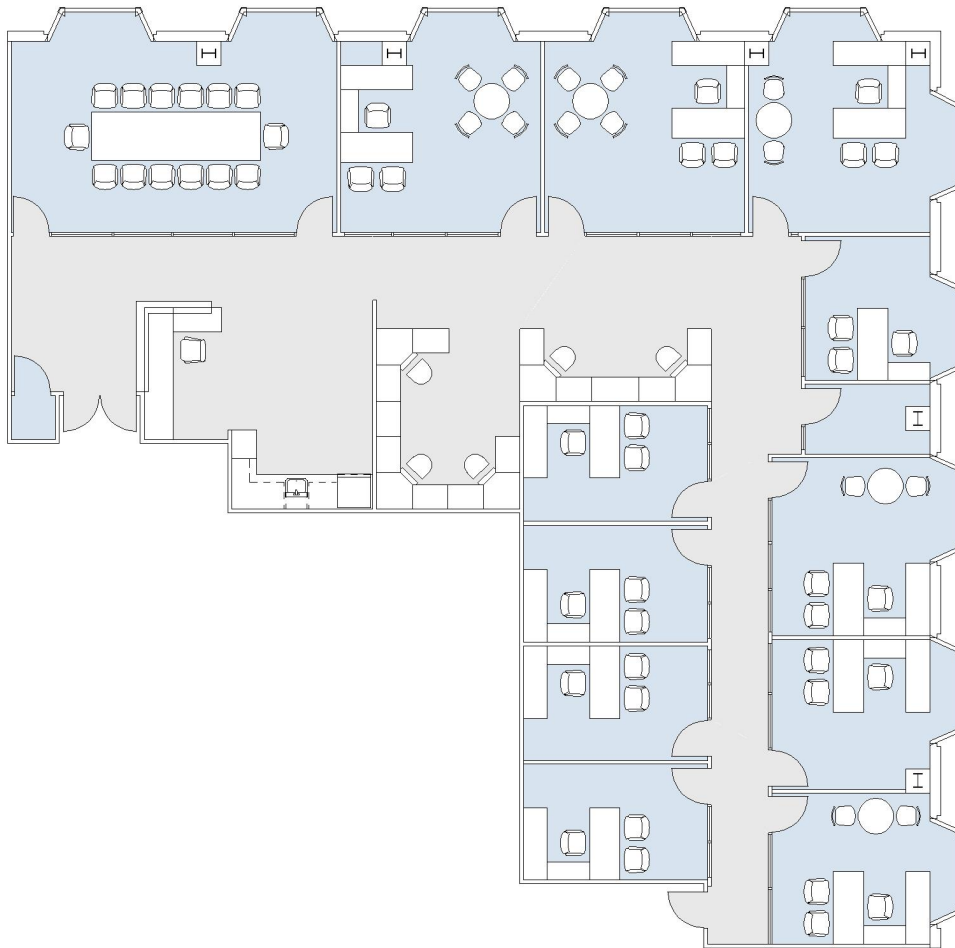

10900

WILSHIRE

SUITE 930 | 5,266 RSF

WESTWOOD

SUITE CONFIGURATION

OFFICES:	11
CONFERENCE ROOM:	1
RECEPTION:	1
KITCHEN:	1
STORAGE:	2

NOT TO SCALE
FURNITURE NOT INCLUDED

For more information, please contact: