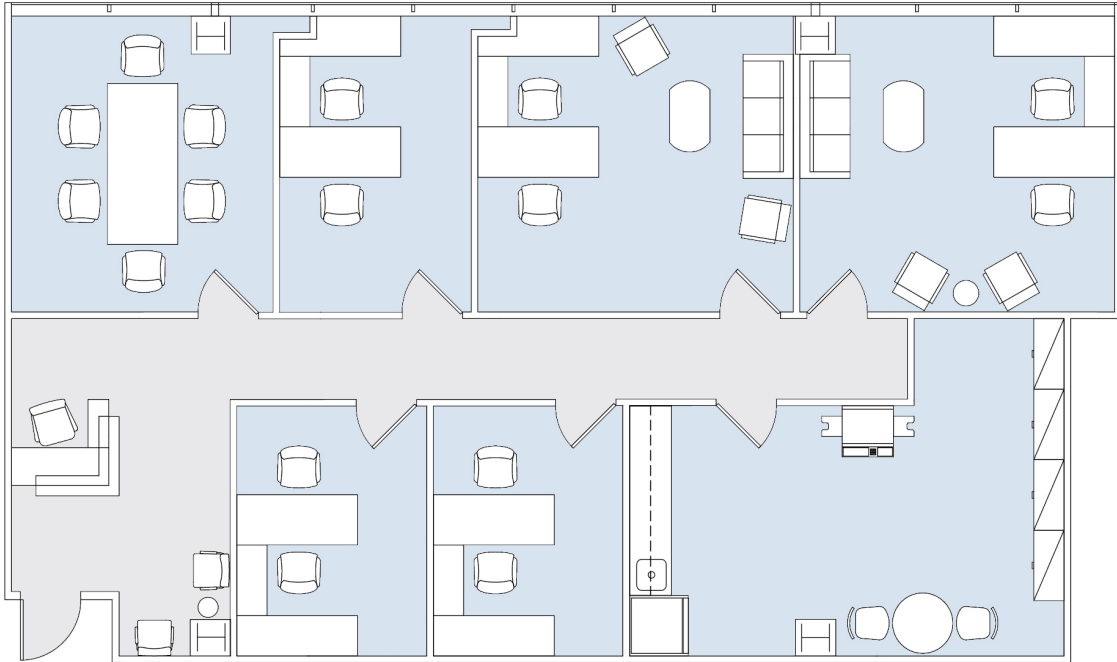

# 11835 OLYMPIC

WESTSIDE TOWERS EAST TOWER

SUITE 1125 | 2,120 RSF

SAWTELLE/WEST LA

#### AS-BUILT CONFIGURATION

OFFICES:	5
CONFERENCE ROOM:	1
RECEPTION:	1
KITCHEN/ FILE ROOM:	1

ADJUSTED FOR SOCIAL DISTANCING  
NOT TO SCALE  
FURNITURE NOT INCLUDED

For more information, please contact:

310.255.7777  
leasing@douglasemmett.com