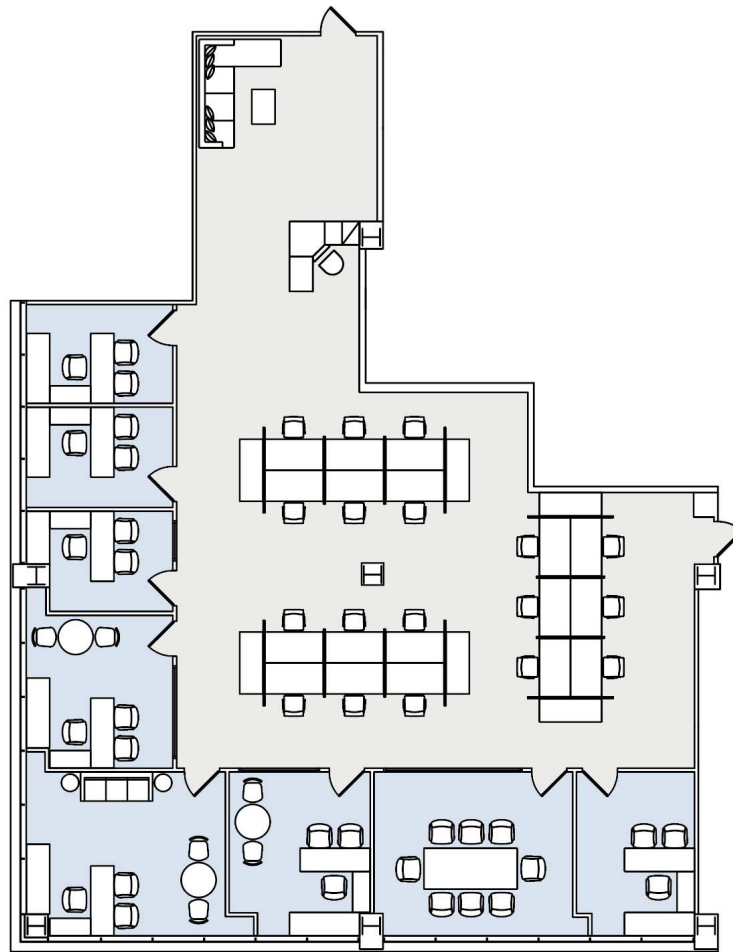

# 11150 W OLYMPIC

OLYMPIC CENTER

SUITE 1160 | 4,100 RSF

SAWTELLE/WEST LA

#### AS-BUILT CONFIGURATION

OFFICES:	7
RECEPTION:	1
CONFERENCE ROOM:	1

NOT TO SCALE  
FURNITURE NOT INCLUDED

For more information, please contact:

310.255.7777  
leasing@douglasemmett.com

**Douglas  
Emmett**