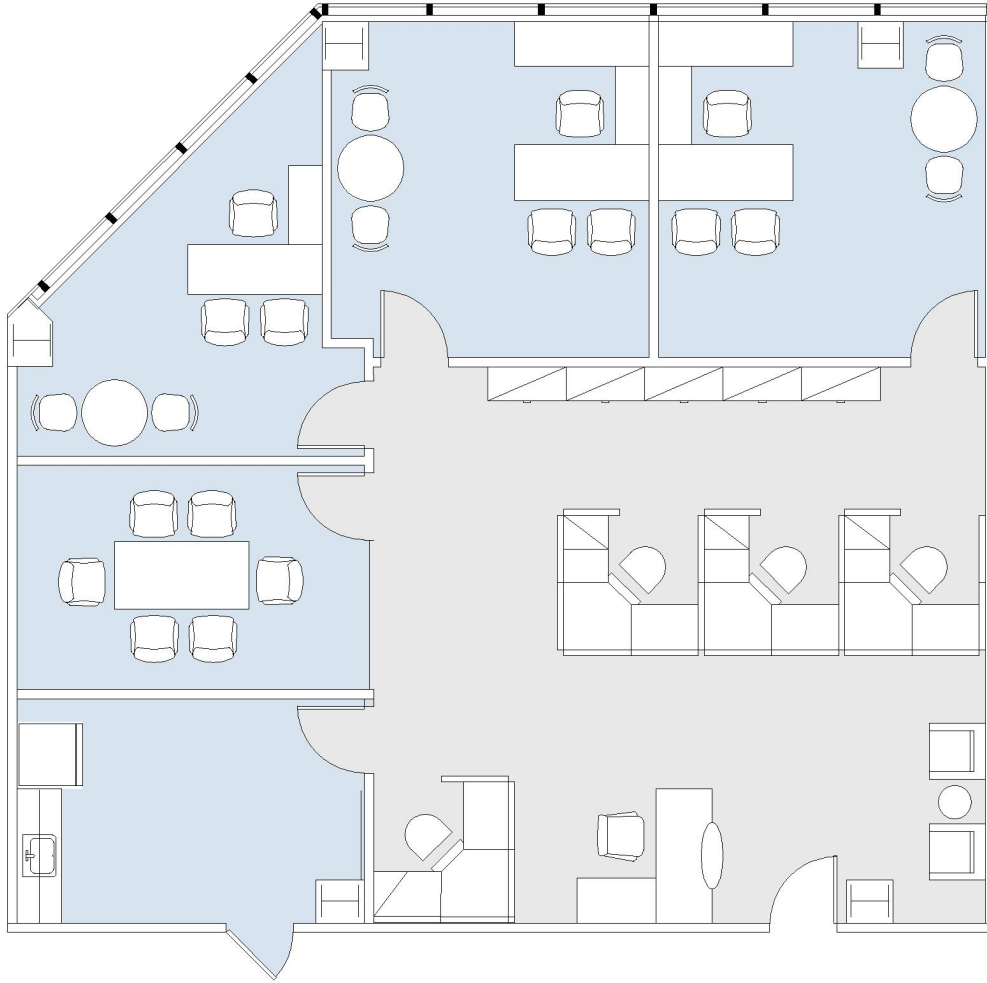

21650

WARNER CENTER TOWER - III

SUITE 1970 | 2,014 RSF

WOODLAND HILLS

OXNARD STREET

SUITE CONFIGURATION

OFFICES:	3
CONFERENCE ROOM:	1
RECEPTION:	1
KITCHEN:	1

NOT TO SCALE  
FURNITURE NOT INCLUDED