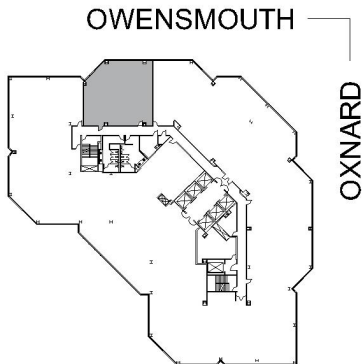

21650

WARNER CENTER TOWER - III

SUITE 1970 | 2,014 RSF

WOODLAND HILLS

OXNARD STREET

SUITE CONFIGURATION

OFFICES:	3
CONFERENCE ROOM:	1
RECEPTION:	1
KITCHEN:	1

NOT TO SCALE  
FURNITURE NOT INCLUDED