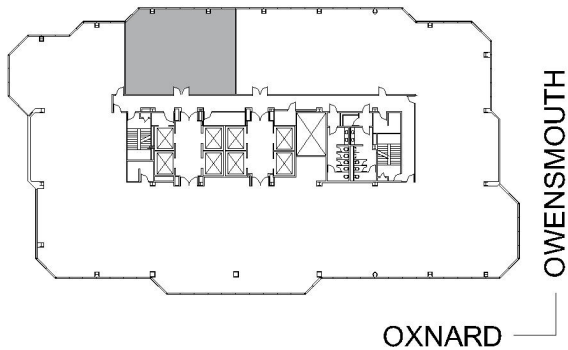

21600

WARNER CENTER TOWER - I

SUITE 1120 | 1,856 RSF

WOODLAND HILLS

OXNARD STREET

SUITE CONFIGURATION	
OFFICES:	4
RECEPTION:	1

NOT TO SCALE
FURNITURE NOT INCLUDED

For more information, please contact: