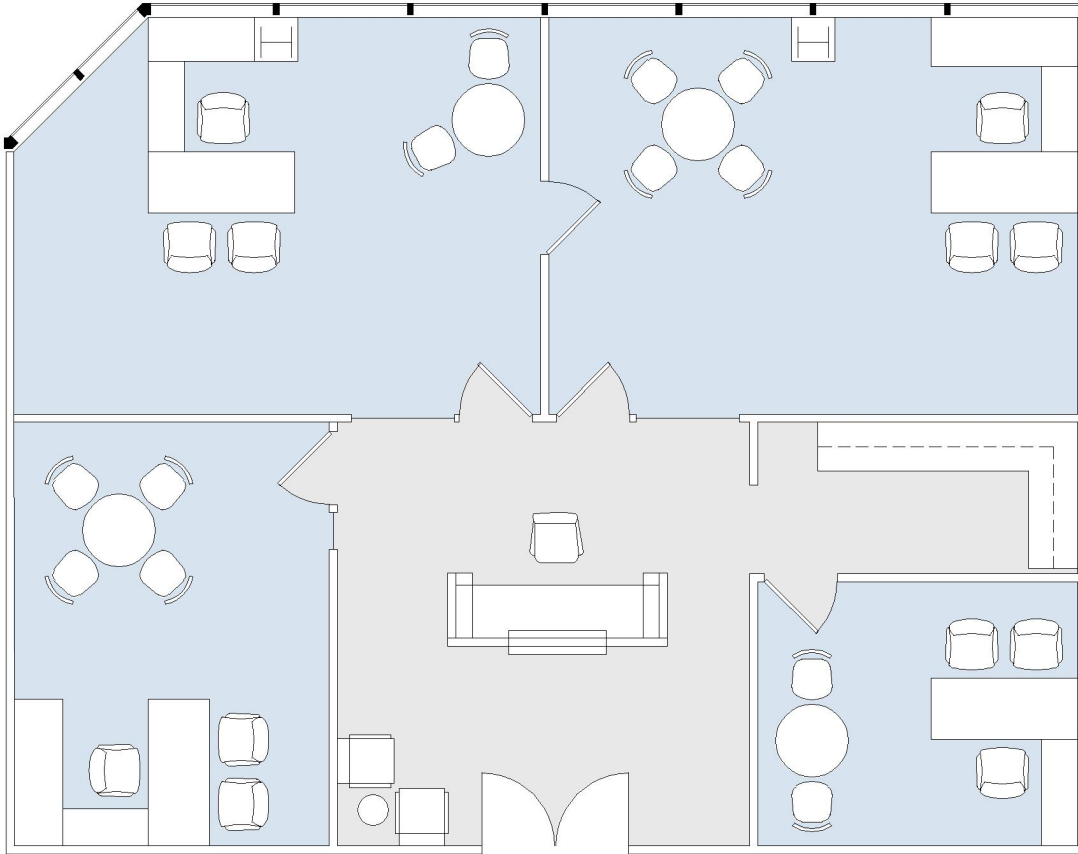

21600

WARNER CENTER TOWER - I

SUITE 1120 | 1,856 RSF

WOODLAND HILLS

OXNARD STREET

SUITE CONFIGURATION	
OFFICES:	4
RECEPTION:	1

NOT TO SCALE
FURNITURE NOT INCLUDED

For more information, please contact: