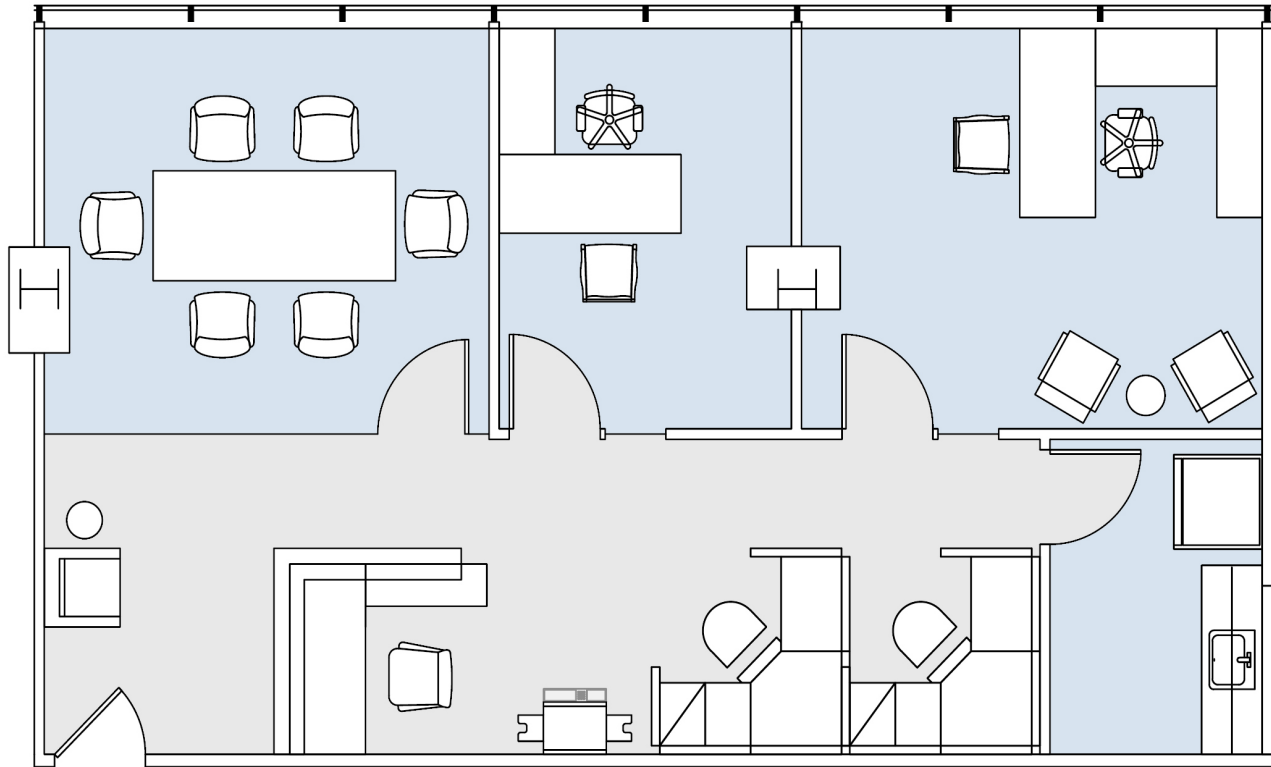

11400 W OLYMPIC

EXECUTIVE TOWER

SUITE 1520 | 1,295 RSF

SAWTELLE/WEST LA

AS-BUILT CONFIGURATION

OFFICES:	2
CONFERENCE ROOM:	1
RECEPTION:	1
KITCHEN:	1

ADJUSTED FOR SOCIAL DISTANCING
NOT TO SCALE
FURNITURE NOT INCLUDED