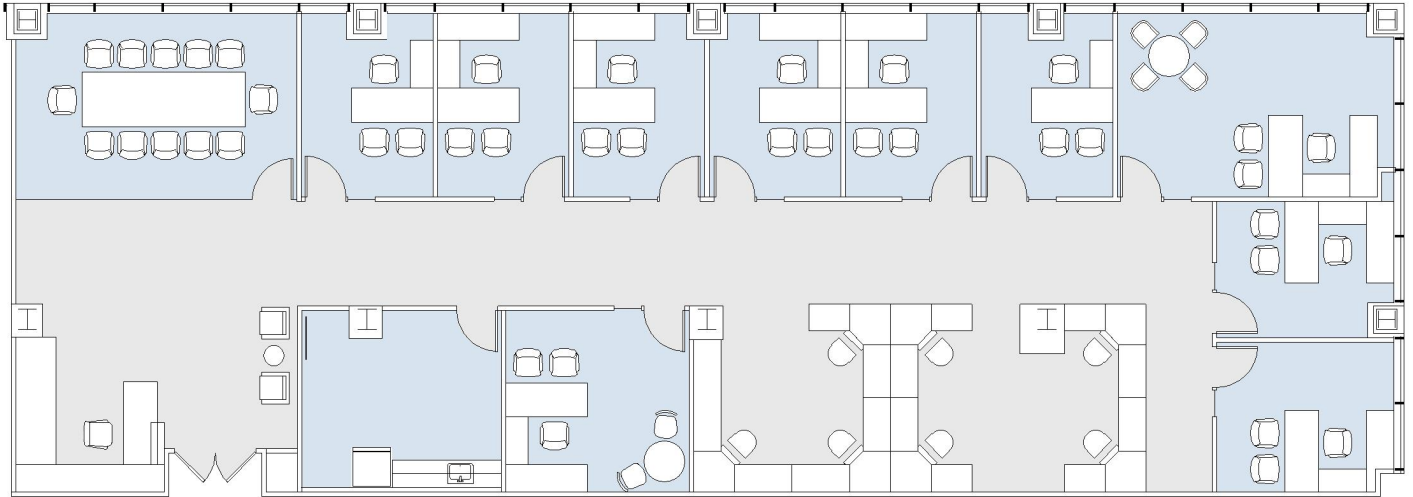

10960 WILSHIRE

SUITE 1150 | 4,343 RSF

WESTWOOD

SUITE CONFIGURATION

OFFICES:	10
CONFERENCE ROOM:	1
RECEPTION:	1
KITCHEN:	1

NOT TO SCALE

FURNITURE NOT INCLUDED

For more information, please contact: