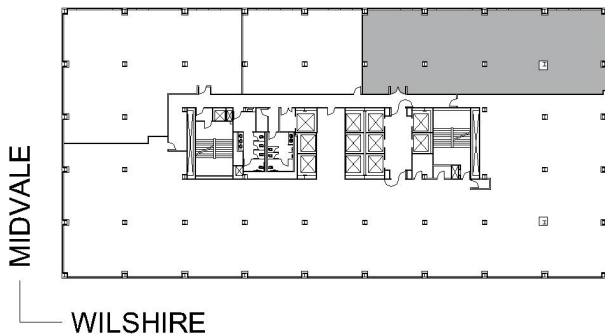

10960 WILSHIRE

SUITE 1150 | 4,343 RSF

WESTWOOD

SUITE CONFIGURATION

OFFICES:	10
CONFERENCE ROOM:	1
RECEPTION:	1
KITCHEN:	1

NOT TO SCALE

FURNITURE NOT INCLUDED

For more information, please contact: