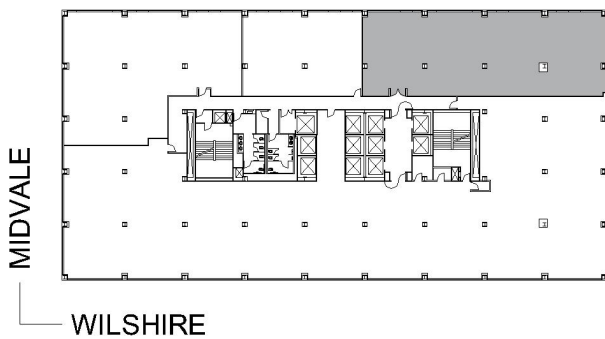

10960 WILSHIRE

SUITE 1150 | 4,343 RSF

WESTWOOD

SUITE CONFIGURATION

OFFICES:	10
CONFERENCE ROOM:	1
RECEPTION:	1
KITCHEN:	1

NOT TO SCALE

FURNITURE NOT INCLUDED

For more information, please contact: