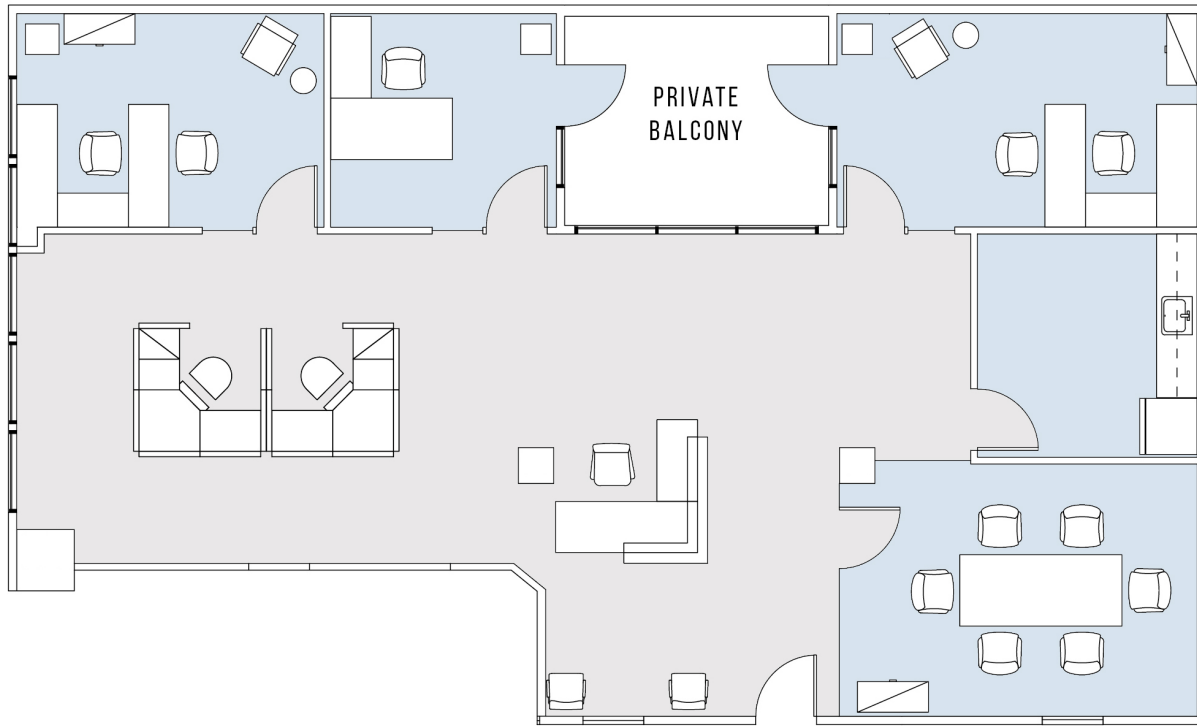

530

VERONA

SUITE 202 | 2,064 RSF

SANTA MONICA

WILSHIRE

AS-BUILT CONFIGURATION

OFFICES:	3
CONFERENCE ROOM:	1
KITCHEN:	1
RECEPTION AREA:	1
PRIVATE BALCONY:	1

ADJUSTED FOR SOCIAL DISTANCING
NOT TO SCALE
FURNITURE NOT INCLUDED