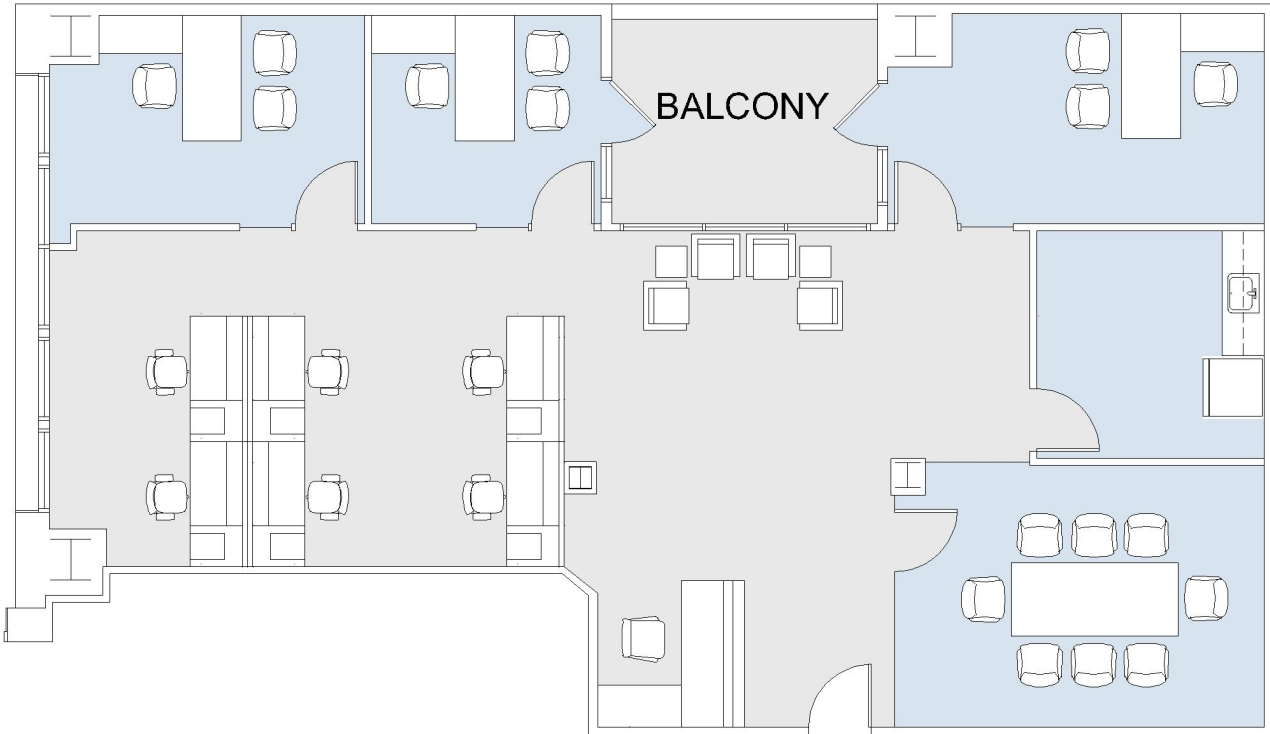

530

VERONA

SUITE 202 | 2,064 RSF

SANTA MONICA

WILSHIRE

SUITE CONFIGURATION

OFFICES:	3
CONFERENCE ROOM:	1
RECEPTION:	1
KITCHEN:	1

NOT TO SCALE
FURNITURE NOT INCLUDED