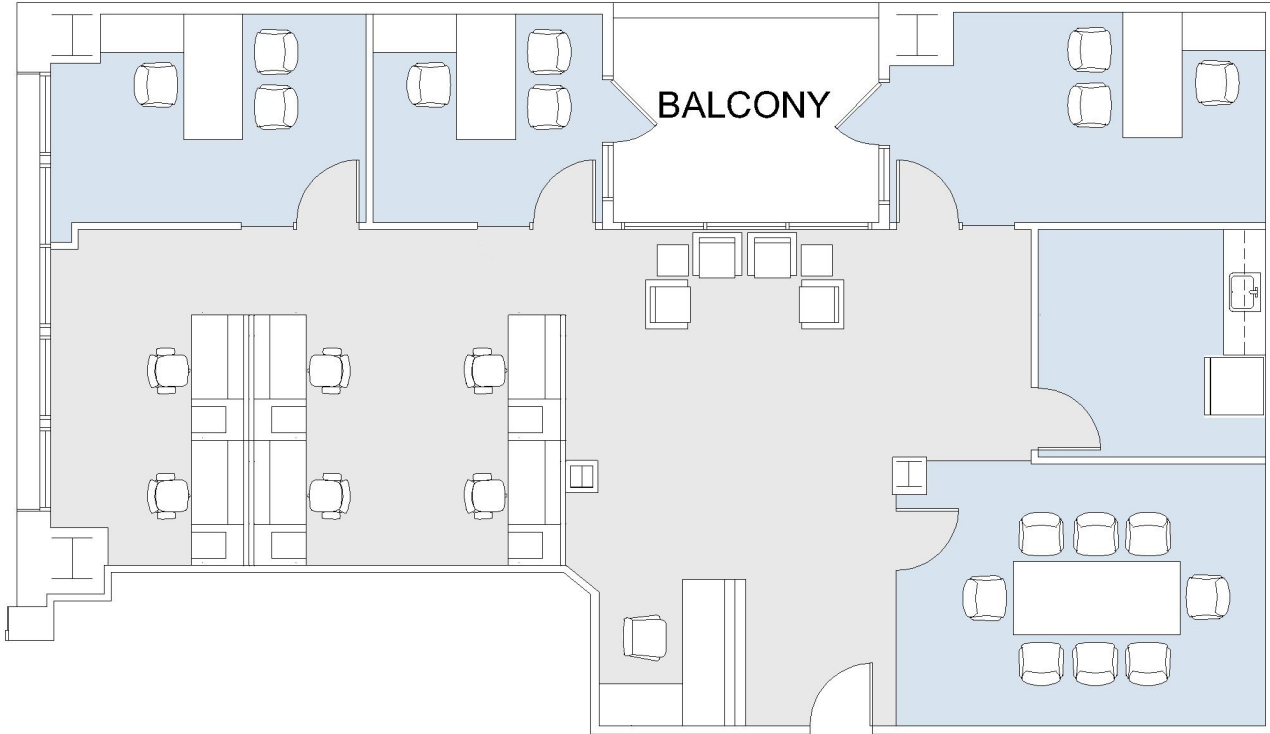

530

THE VERONA

SUITE 202 | 2,064 RSF

SANTA MONICA

WILSHIRE

SUITE CONFIGURATION

OFFICES:	3
CONFERENCE ROOM:	1
RECEPTION:	1
KITCHEN:	1

NOT TO SCALE
FURNITURE NOT INCLUDED

For more information, please contact:

310.255.7777
leasing@douglasemmett.com

**Douglas
Emmett**