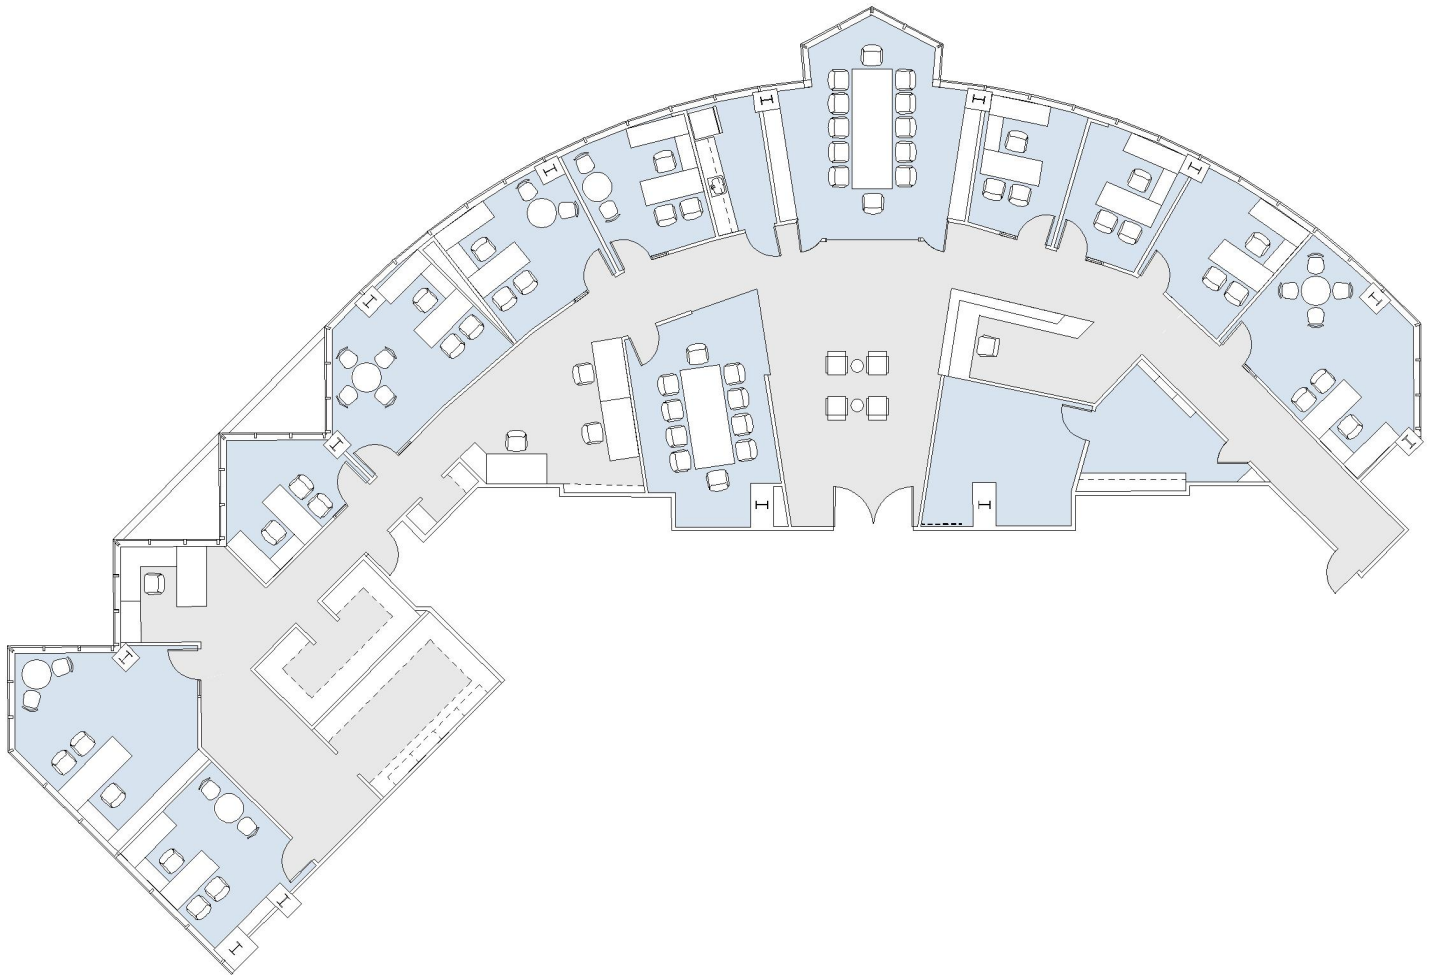

11400 W OLYMPIC

EXECUTIVE TOWER

SUITE 1400 | 6,793 RSF

SAWTELLE/WEST LA

SUITE CONFIGURATION

OFFICES:	10
CONFERENCE ROOM:	2
RECEPTION:	1
KITCHEN:	1
FILE ROOM:	1
IT ROOM:	1

NOT TO SCALE
FURNITURE NOT INCLUDED