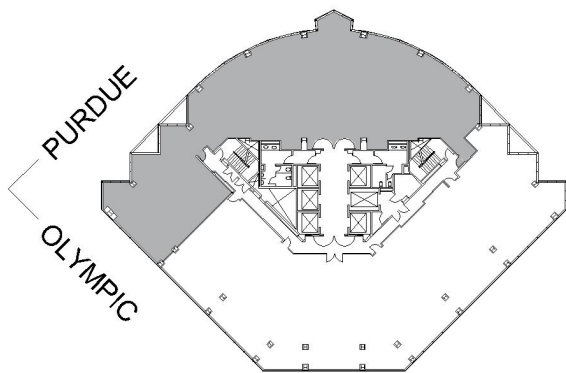

11400 W OLYMPIC

EXECUTIVE TOWER

SUITE 1400 | 6,793 RSF

SAWTELLE/WEST LA

SUITE CONFIGURATION

OFFICES:	10
CONFERENCE ROOM:	2
RECEPTION:	1
KITCHEN:	1
FILE ROOM:	1
IT ROOM:	1

NOT TO SCALE
FURNITURE NOT INCLUDED