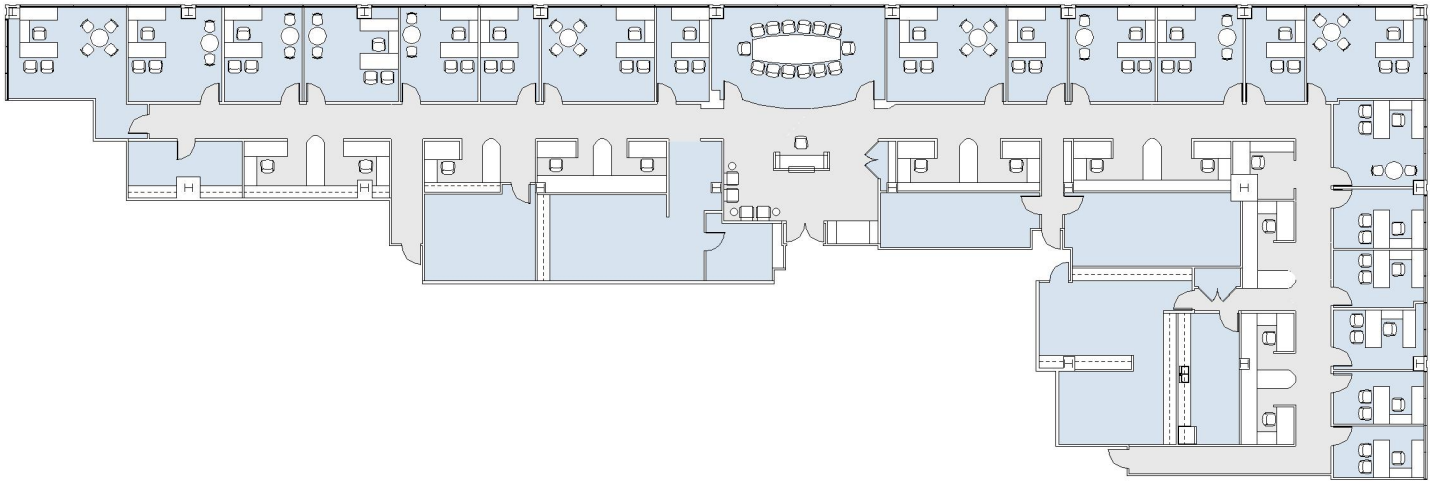

10880
WILSHIRE

SUITE 2200 | 13,141 RSF

WESTWOOD

SUITE CONFIGURATION

OFFICES:	20
CONFERENCE ROOM:	1
RECEPTION:	1
KITCHEN:	1
FILE ROOM:	3
IT ROOM:	1
STORAGE:	5

NOT TO SCALE
FURNITURE NOT INCLUDED

For more information, please contact: