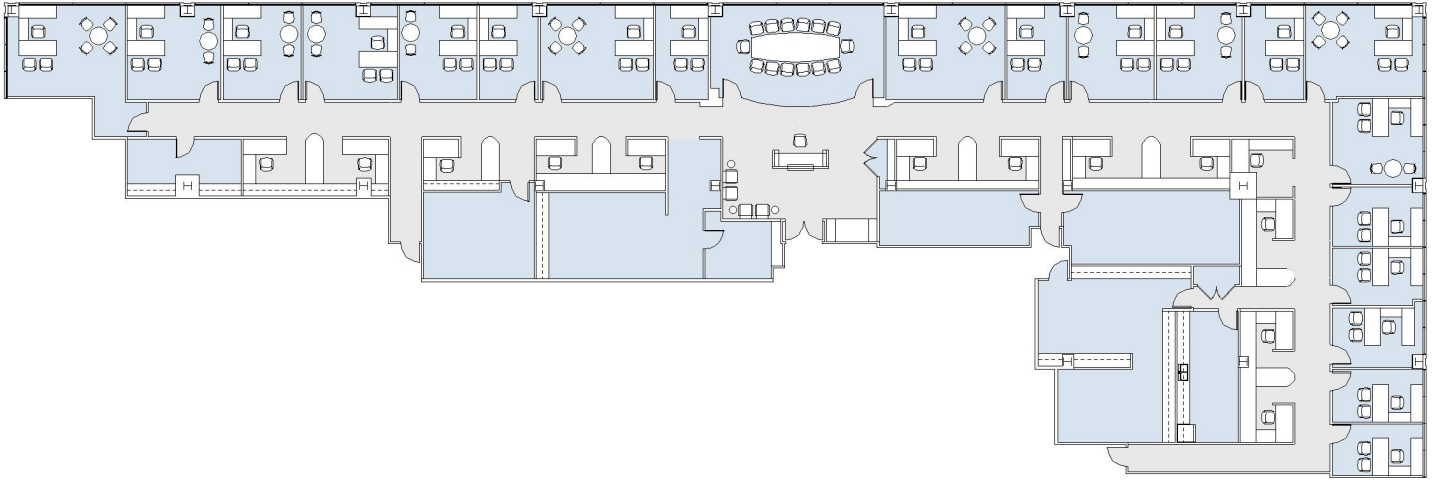

10880
WILSHIRE

SUITE 2200 | 13,141 RSF

WESTWOOD

SUITE CONFIGURATION

OFFICES:	20
CONFERENCE ROOM:	1
RECEPTION:	1
KITCHEN:	1
FILE ROOM:	3
IT ROOM:	1
STORAGE:	5

NOT TO SCALE
FURNITURE NOT INCLUDED

For more information, please contact: