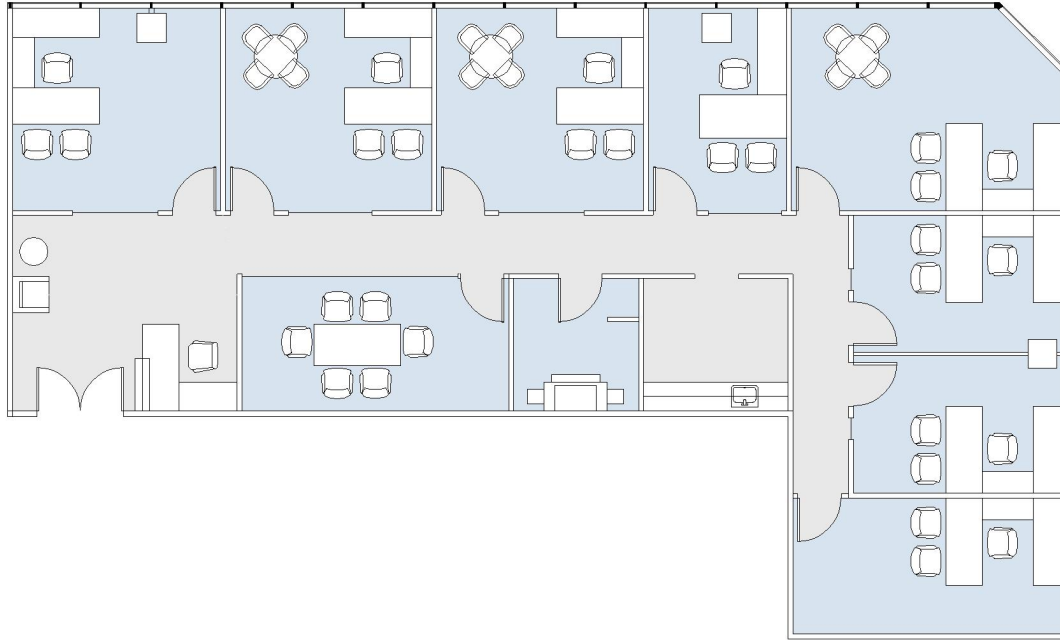

# 1801

CENTURY PARK PLAZA

SUITE 1080 | 2,863 RSF

CENTURY CITY

### SUITE CONFIGURATION

OFFICES:	7
CONFERENCE ROOM:	1
RECEPTION:	1
KITCHEN:	1
STORAGE:	1

NOT TO SCALE  
FURNITURE NOT INCLUDED

For more information, please contact:

310.255.7777

leasing@douglasemmett.com

**Douglas  
Emmett**