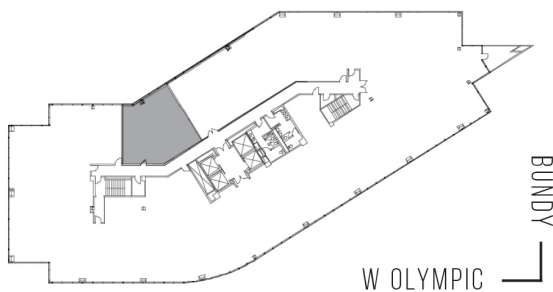

# 11900 OLYMPIC

BUNDY/OLYMPIC

SUITE 640 | 1,280 RSF

SAWTELLE/WEST LA

#### AS-BUILT CONFIGURATION

OFFICES:	2
CONFERENCE ROOM:	1
RECEPTION:	1
KITCHEN:	1

ADJUSTED FOR SOCIAL DISTANCING  
NOT TO SCALE  
FURNITURE NOT INCLUDED

For more information, please contact:

310.255.7777

leasing@douglasemmett.com