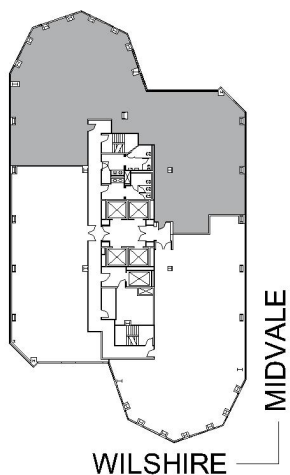

10940 WILSHIRE

THE TOWER

SUITE 1550 | 6,027 RSF

WESTWOOD

SUITE CONFIGURATION

OFFICES:	8
CONFERENCE ROOM:	1
RECEPTION / WAITING ROOM:	1
KITCHEN:	1
SERVER ROOM:	1
FILE ROOM:	1
STORAGE ROOMS:	2

NOT TO SCALE

FURNITURE NOT INCLUDED