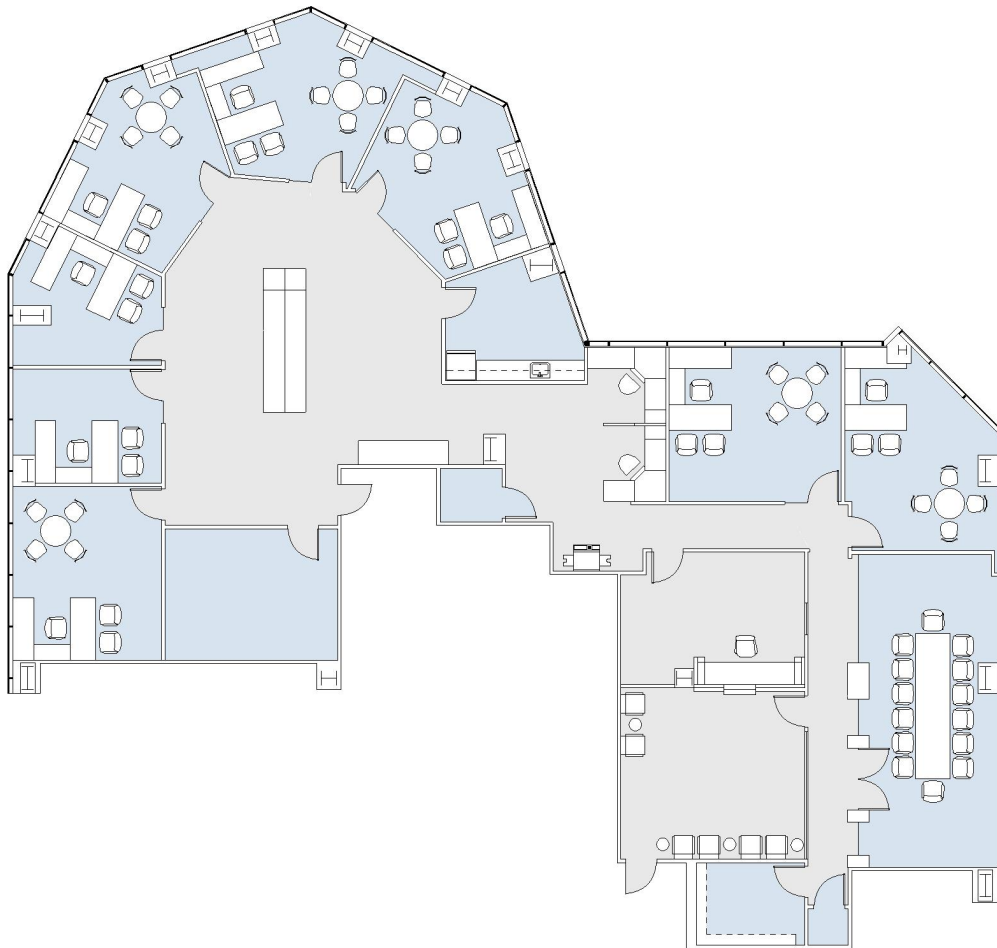

10940 WILSHIRE

THE TOWER

SUITE 1550 | 6,027 RSF

WESTWOOD

SUITE CONFIGURATION

OFFICES:	8
CONFERENCE ROOM:	1
RECEPTION / WAITING ROOM:	1
KITCHEN:	1
SERVER ROOM:	1
FILE ROOM:	1
STORAGE ROOMS:	2

NOT TO SCALE

FURNITURE NOT INCLUDED