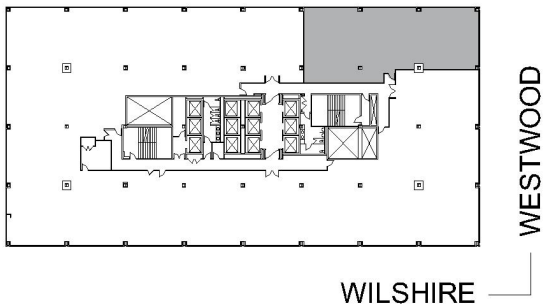

10880 WILSHIRE

SUITE 550 | 3,541 RSF

WESTWOOD

SUITE CONFIGURATION

OFFICES:	6
RECEPTION:	1
IT:	2

NOT TO SCALE
FURNITURE NOT INCLUDED

For more information, please contact:

310.255.7777
leasing@douglasemmett.com