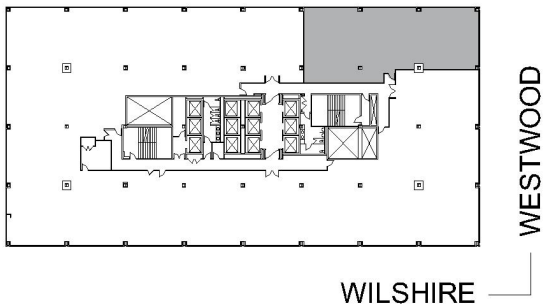

# 10880 WILSHIRE

SUITE 550 | 3,541 RSF

WESTWOOD

### SUITE CONFIGURATION

OFFICES:	6
RECEPTION:	1
IT:	2

NOT TO SCALE  
FURNITURE NOT INCLUDED

For more information, please contact:

310.255.7777  
leasing@douglasemmett.com

**Douglas  
Emmett**