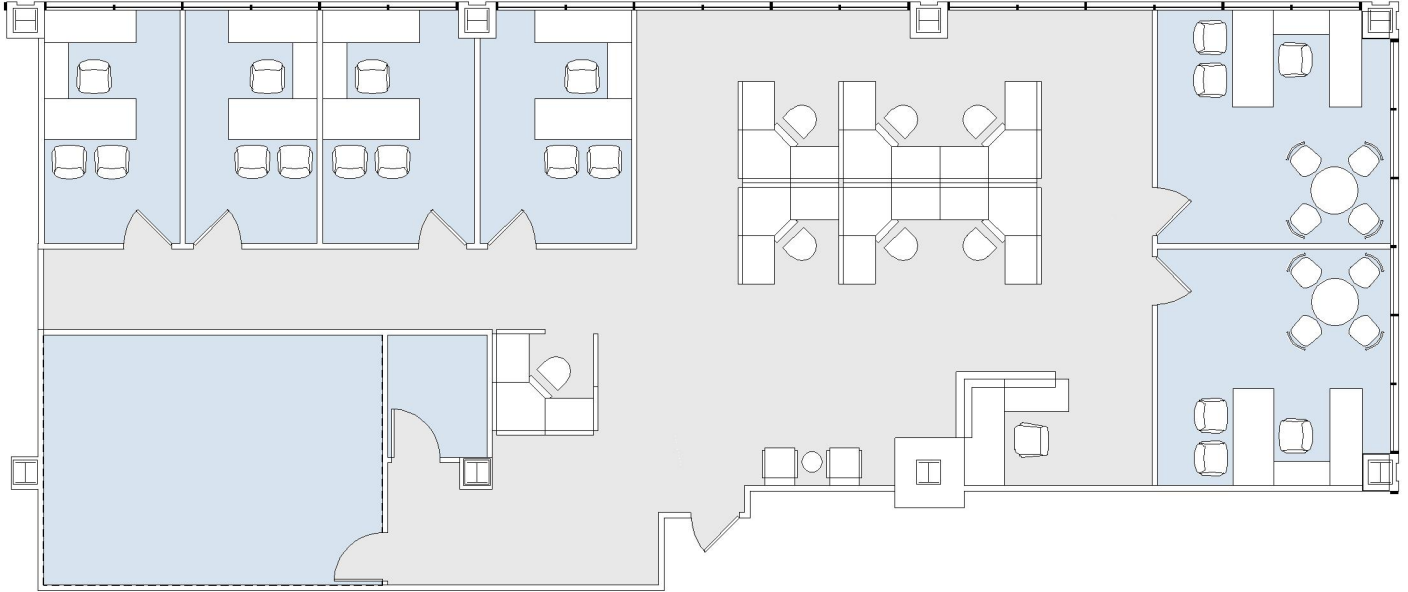

10880 WILSHIRE

SUITE 550 | 3,541 RSF

WESTWOOD

SUITE CONFIGURATION

OFFICES:	6
RECEPTION:	1
IT:	2

NOT TO SCALE
FURNITURE NOT INCLUDED

For more information, please contact:

310.255.7777
leasing@douglasemmett.com