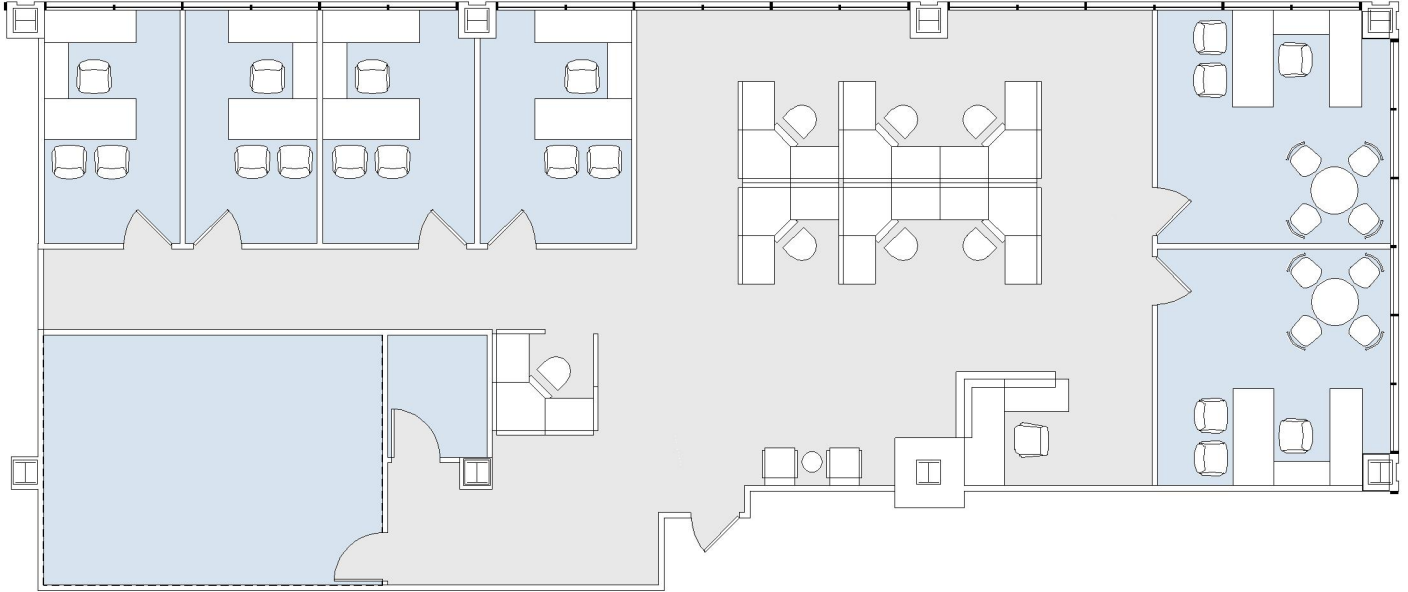

# 10880 WILSHIRE

SUITE 550 | 3,541 RSF

WESTWOOD

### SUITE CONFIGURATION

OFFICES:	6
RECEPTION:	1
IT:	2

NOT TO SCALE  
FURNITURE NOT INCLUDED

For more information, please contact:

310.255.7777  
leasing@douglasemmett.com

**Douglas  
Emmett**