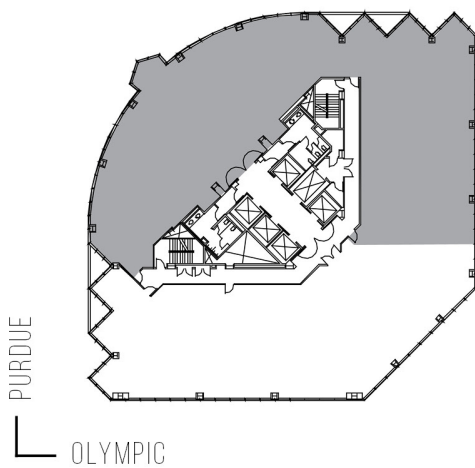

# 11400 W OLYMPIC

EXECUTIVE TOWER

SUITE 1100 | 8,820 RSF

SAWTELLE/WEST LA

#### AS-BUILT CONFIGURATION

OFFICES:	13
RECEPTION:	1
CONFERENCE ROOM:	1
IT ROOM:	1
STORAGE:	2
OPEN KITCHEN:	1

NOT TO SCALE  
FURNITURE NOT INCLUDED

For more information, please contact:

310.255.7777

leasing@douglasemmett.com