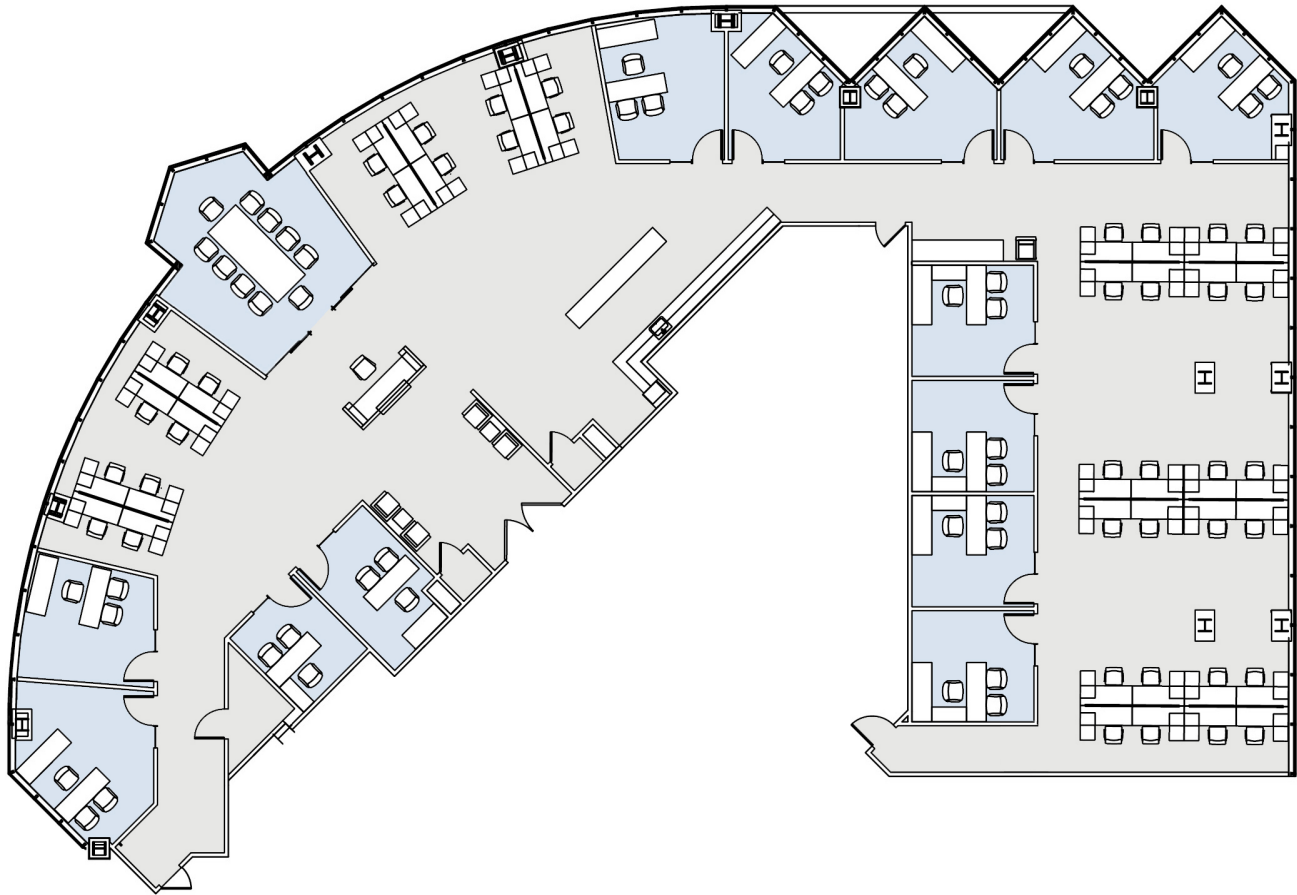

# 11400 W OLYMPIC

EXECUTIVE TOWER

SUITE 1100 | 8,820 RSF

SAWTELLE/WEST LA

#### AS-BUILT CONFIGURATION

OFFICES:	13
RECEPTION:	1
CONFERENCE ROOM:	1
IT ROOM:	1
STORAGE:	2
OPEN KITCHEN:	1

NOT TO SCALE  
FURNITURE NOT INCLUDED

For more information, please contact:

310.255.7777

leasing@douglasemmett.com