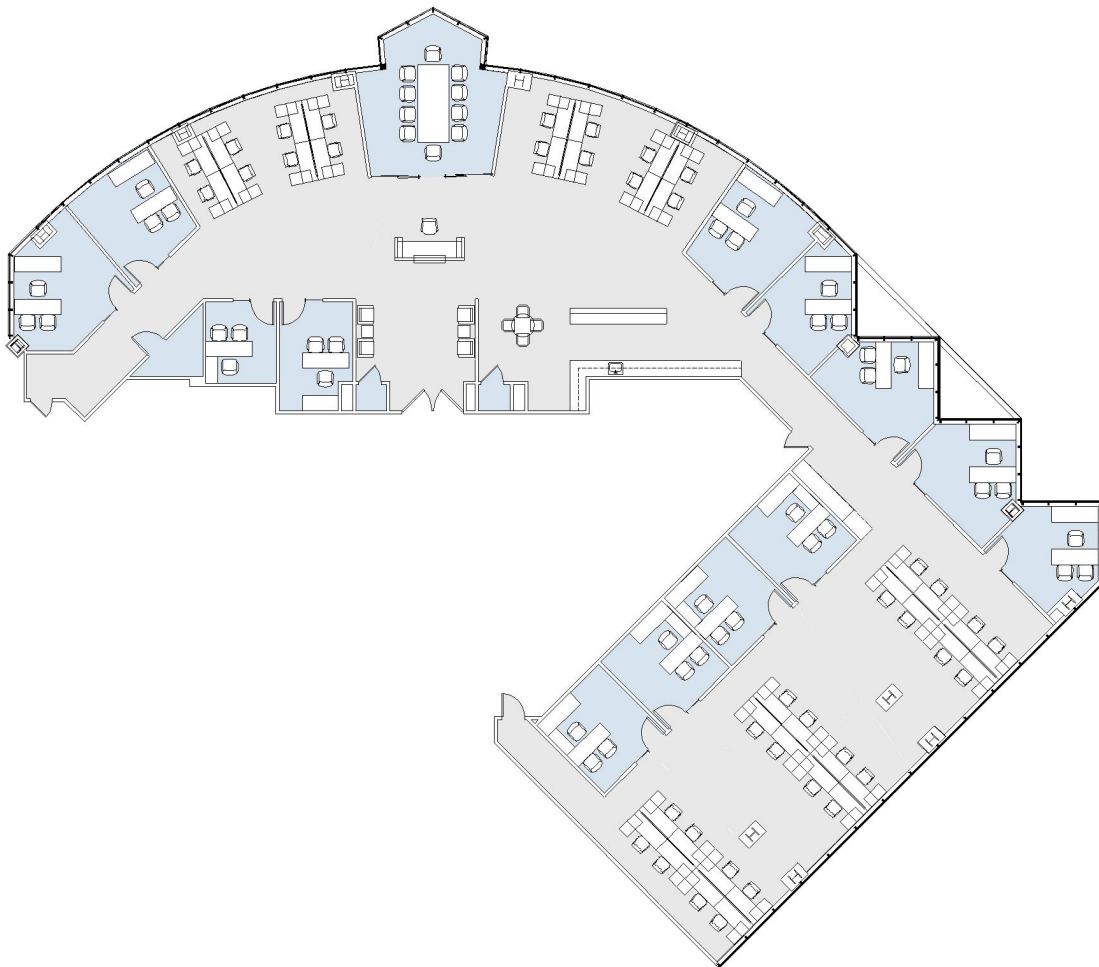

11400 W OLYMPIC

EXECUTIVE TOWER

SUITE 1100 | 8,820 RSF

SAWTELLE/WEST LA

SUITE CONFIGURATION

OFFICES:	13
CONFERENCE ROOM:	1
RECEPTION:	1
KITCHEN:	1
IT ROOM:	1
STORAGE CLOSETS:	2

NOT TO SCALE
FURNITURE NOT INCLUDED