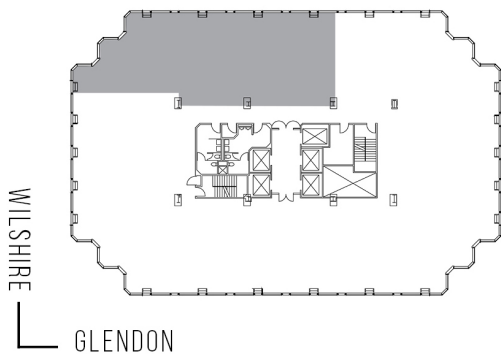

10866  
WILSHIRE

WESTWOOD PLACE

SUITE 250 | 3,096 RSF

WESTWOOD

AS-BUILT CONFIGURATION

OFFICES:	6
CONFERENCE ROOM:	1
RECEPTION:	1

ADJUSTED FOR SOCIAL DISTANCING  
NOT TO SCALE  
FURNITURE NOT INCLUDED

For more information, please contact: