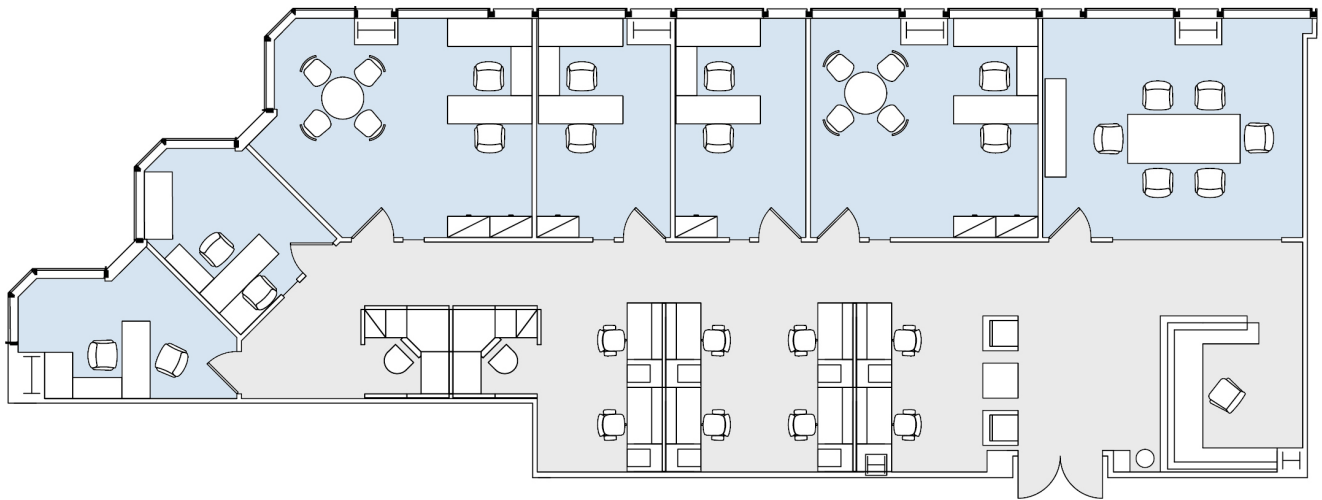

# 10866 WILSHIRE

WESTWOOD PLACE

SUITE 250 | 3,096 RSF

WESTWOOD

#### AS-BUILT CONFIGURATION

OFFICES:	6
CONFERENCE ROOM:	1
RECEPTION:	1

ADJUSTED FOR SOCIAL DISTANCING  
NOT TO SCALE  
FURNITURE NOT INCLUDED

For more information, please contact:

310.255.7777

leasing@douglasemmett.com