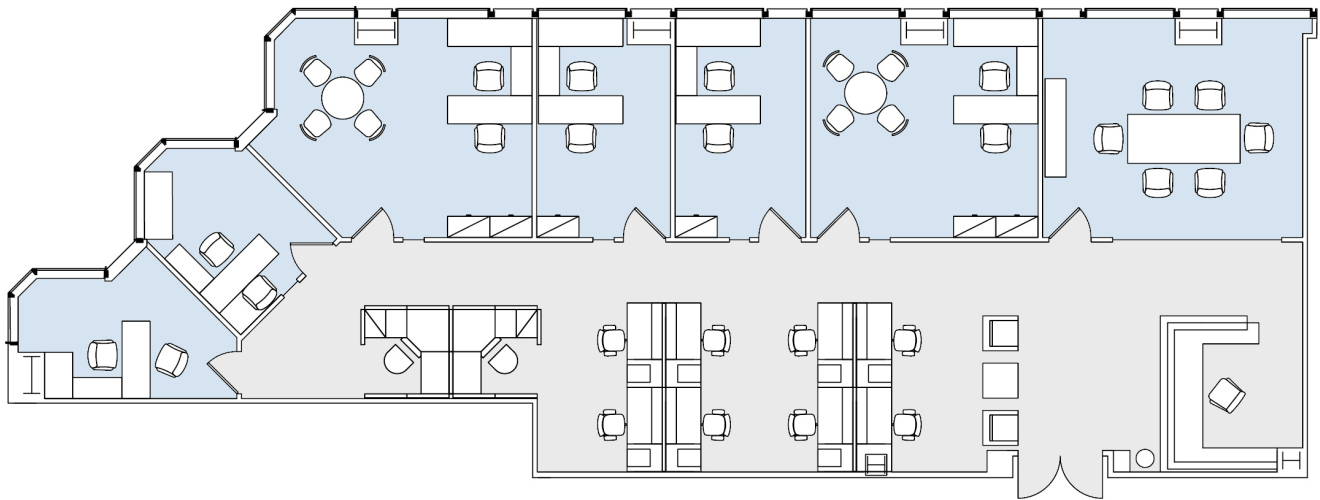

10866  
WILSHIRE

WESTWOOD PLACE

SUITE 250 | 3,096 RSF

WESTWOOD

AS-BUILT CONFIGURATION

OFFICES:	6
CONFERENCE ROOM:	1
RECEPTION:	1

ADJUSTED FOR SOCIAL DISTANCING  
NOT TO SCALE  
FURNITURE NOT INCLUDED

For more information, please contact: