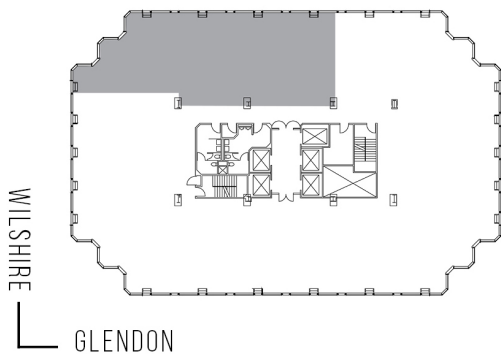

# 10866 WILSHIRE

WESTWOOD PLACE

SUITE 250 | 3,096 RSF

WESTWOOD

#### AS-BUILT CONFIGURATION

OFFICES:	6
CONFERENCE ROOM:	1
RECEPTION:	1

ADJUSTED FOR SOCIAL DISTANCING  
NOT TO SCALE  
FURNITURE NOT INCLUDED

For more information, please contact:

310.255.7777

leasing@douglasemmett.com