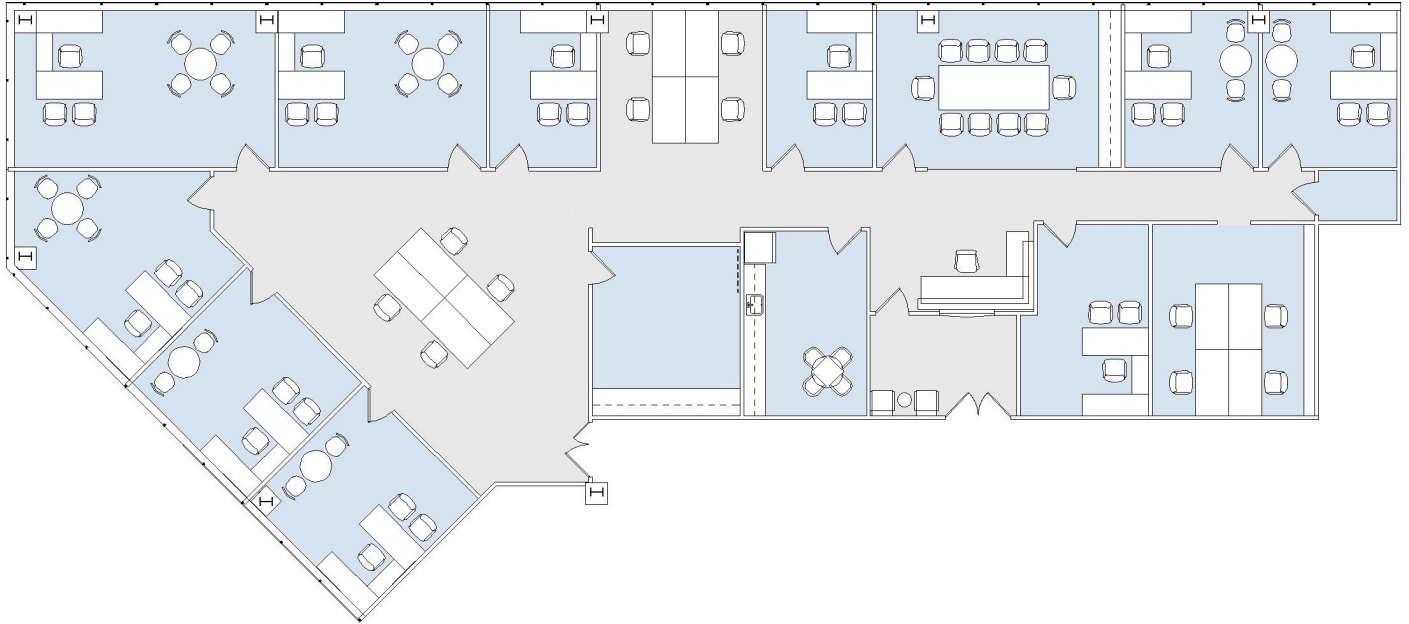

12121

WILSHIRE BUNDY PLAZA

SUITE 1120 | 5,909 RSF

BRENTWOOD-WILSHIRE

### SUITE CONFIGURATION

OFFICES:	10
SHARED OFFICE:	1
CONFERENCE ROOM:	1
RECEPTION:	1
KITCHEN:	1
IT / FILE ROOM:	1
STORAGE CLOSET:	1

NOT TO SCALE

FURNITURE NOT INCLUDED

For more information, please contact: