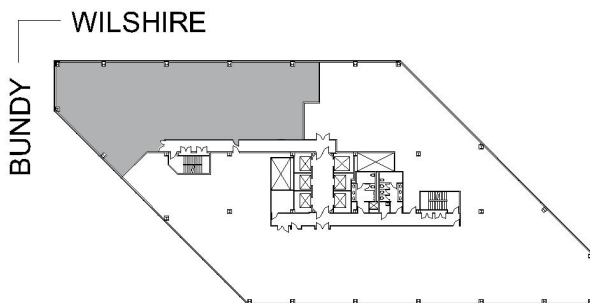

12121

WILSHIRE BUNDY PLAZA

SUITE 1120 | 5,909 RSF

BRENTWOOD-WILSHIRE

### SUITE CONFIGURATION

OFFICES:	10
SHARED OFFICE:	1
CONFERENCE ROOM:	1
RECEPTION:	1
KITCHEN:	1
IT / FILE ROOM:	1
STORAGE CLOSET:	1

NOT TO SCALE

FURNITURE NOT INCLUDED

For more information, please contact: