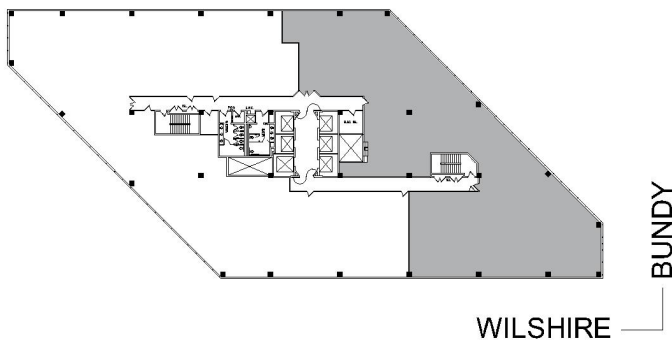

12121

WILSHIRE BUNDY PLAZA

SUITE 1001 | 9,423 RSF

BRENTWOOD-WILSHIRE

WILSHIRE

SUITE CONFIGURATION

OFFICES:	15
CONFERENCE ROOMS:	2
RECEPTION:	1
KITCHEN:	1
FILE ROOMS:	2
SERVER ROOM:	1
STORAGE:	1

NOT TO SCALE
FURNITURE NOT INCLUDED