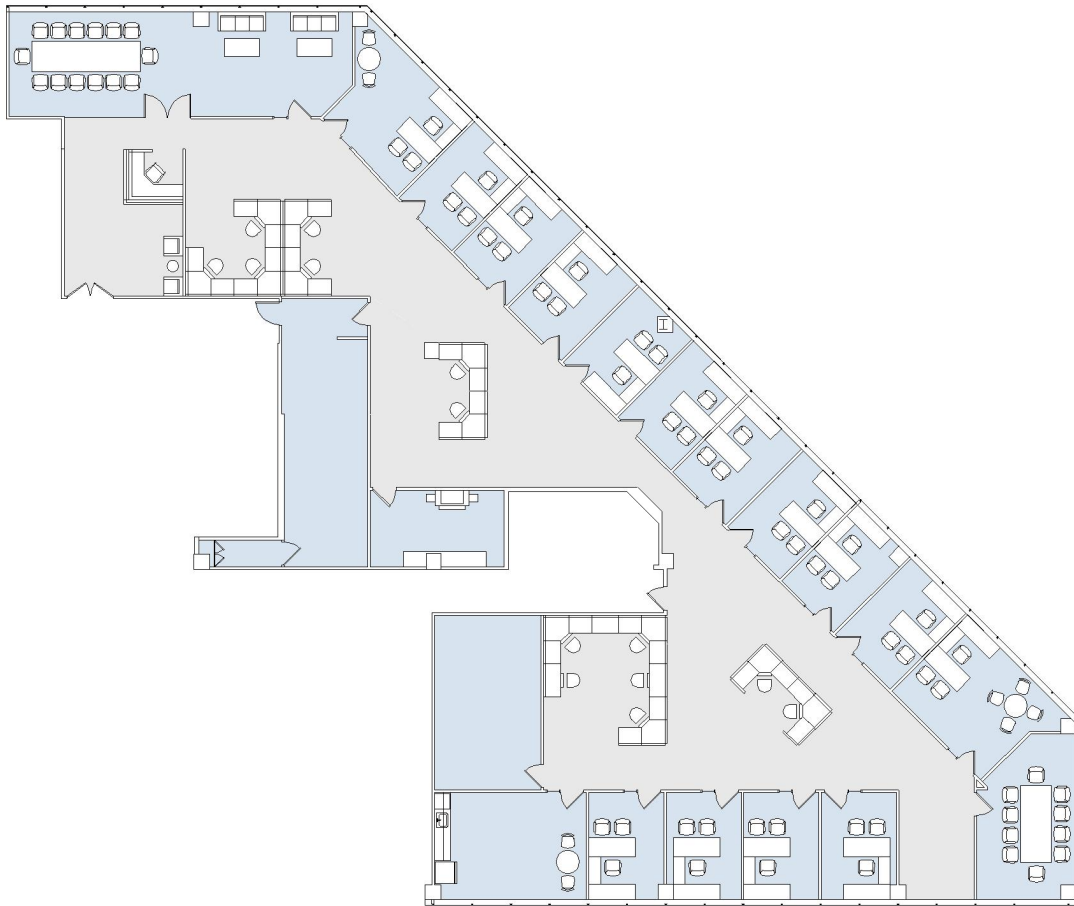

12121

WILSHIRE BUNDY PLAZA

SUITE 1001 | 9,423 RSF

BRENTWOOD-WILSHIRE

WILSHIRE

SUITE CONFIGURATION

OFFICES:	15
CONFERENCE ROOMS:	2
RECEPTION:	1
KITCHEN:	1
FILE ROOMS:	2
SERVER ROOM:	1
STORAGE:	1

NOT TO SCALE
FURNITURE NOT INCLUDED