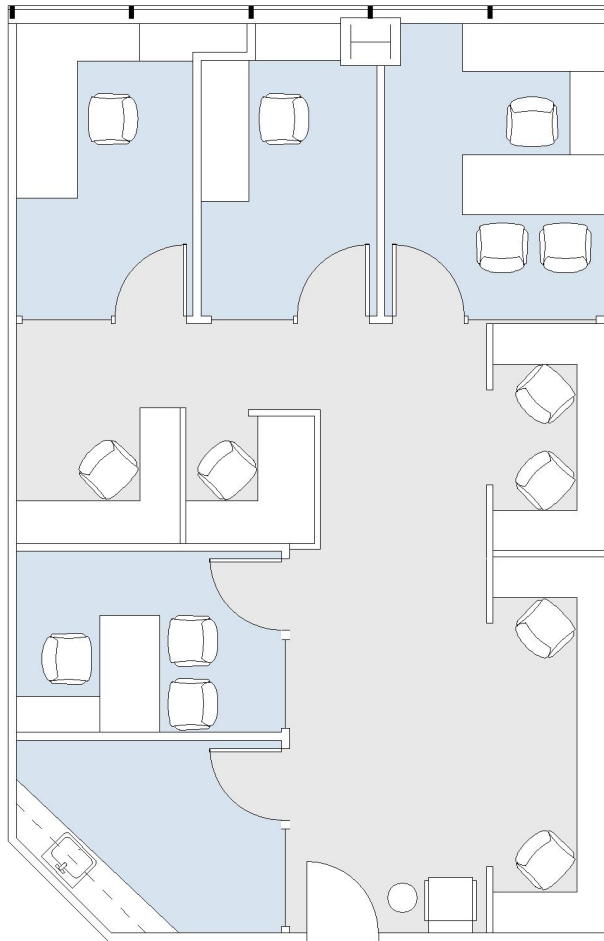

11400 W OLYMPIC

EXECUTIVE TOWER

SUITE 760 | 1,211 RSF

SAWTELLE/WEST LA

SUITE CONFIGURATION

| | |
|------------|---|
| OFFICES: | 4 |
| RECEPTION: | 1 |
| KITCHEN: | 1 |

NOT TO SCALE
FURNITURE NOT INCLUDED

For more information, please contact: