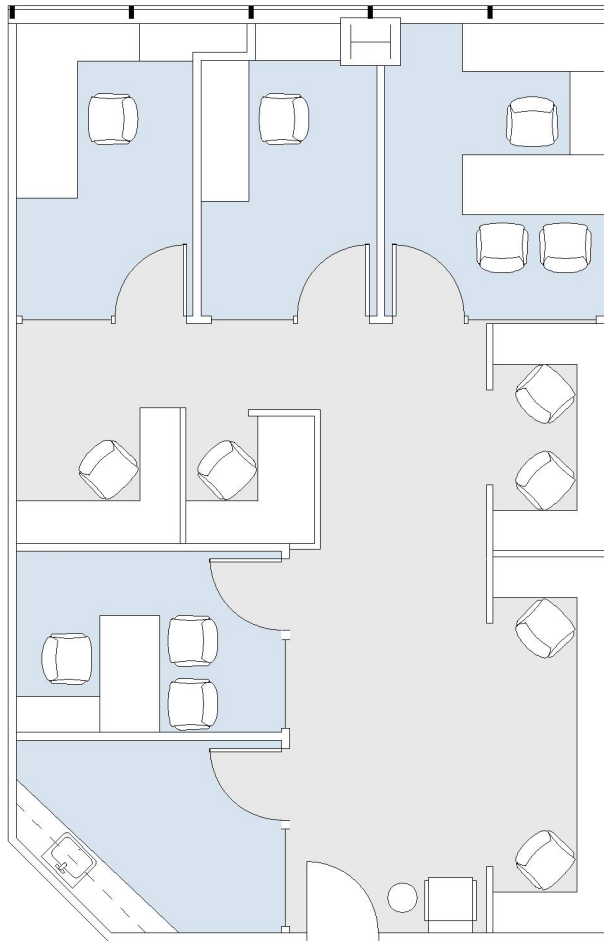

# 11400 W OLYMPIC

EXECUTIVE TOWER

SUITE 760 | 1,211 RSF

SAWTELLE/WEST LA

#### SUITE CONFIGURATION

OFFICES:	4
RECEPTION:	1
KITCHEN:	1

NOT TO SCALE  
FURNITURE NOT INCLUDED

For more information, please contact:

310.255.7777  
leasing@douglasemmett.com

**Douglas  
Emmett**