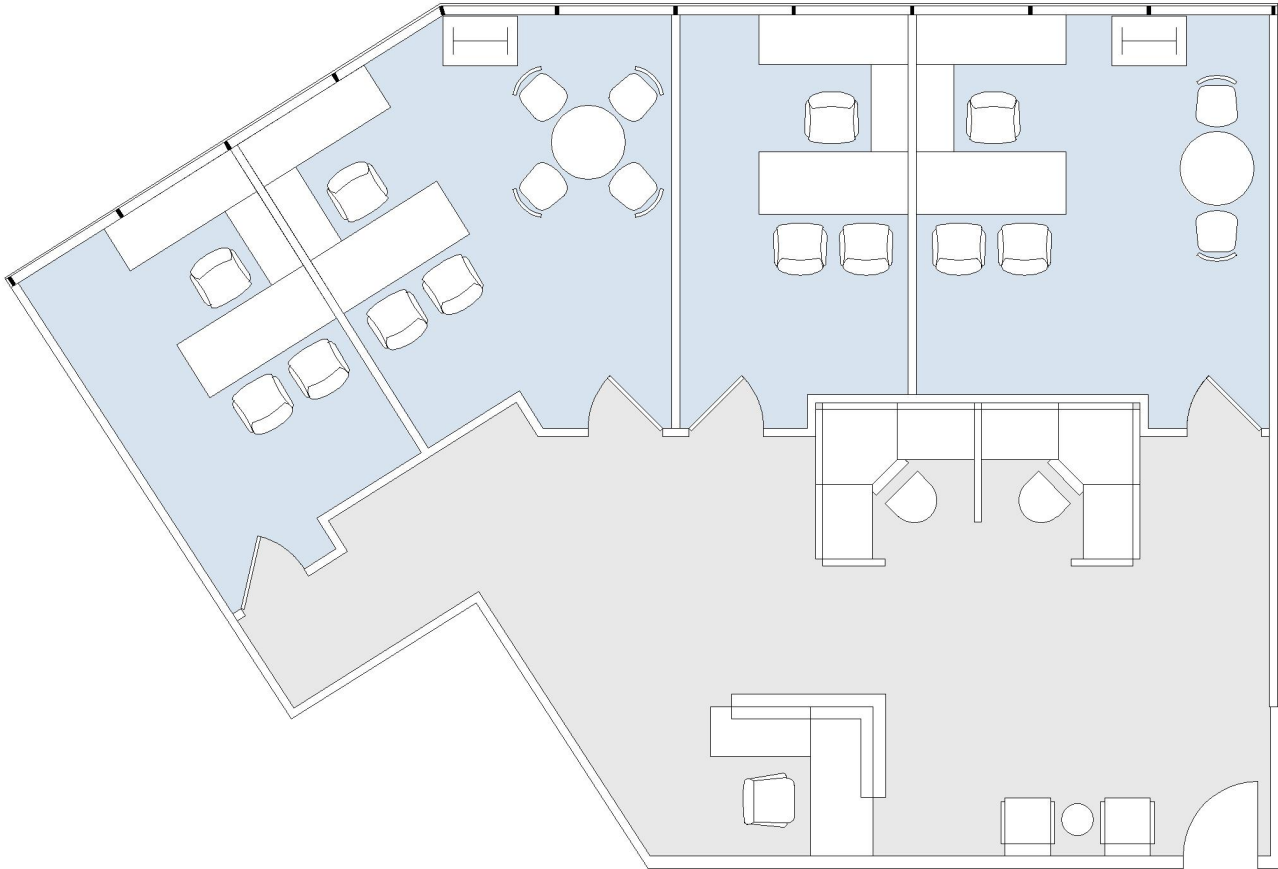

11900

BUNDY/OLYMPIC

SUITE 660 | 1,659 RSF

SAWTELLE/WEST LA

### SUITE CONFIGURATION

OFFICES:	4
RECEPTION:	1

NOT TO SCALE

FURNITURE NOT INCLUDED

For more information, please contact:

310.255.7777  
leasing@douglasemmett.com

**Douglas  
Emmett**