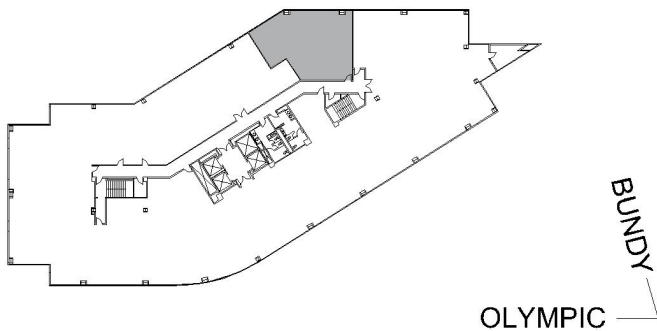

11900

OLYMPIC

BUNDY/OLYMPIC

SUITE 660 | 1,659 RSF

SAWTELLE/WEST LA

SUITE CONFIGURATION

OFFICES:	4
RECEPTION:	1

NOT TO SCALE