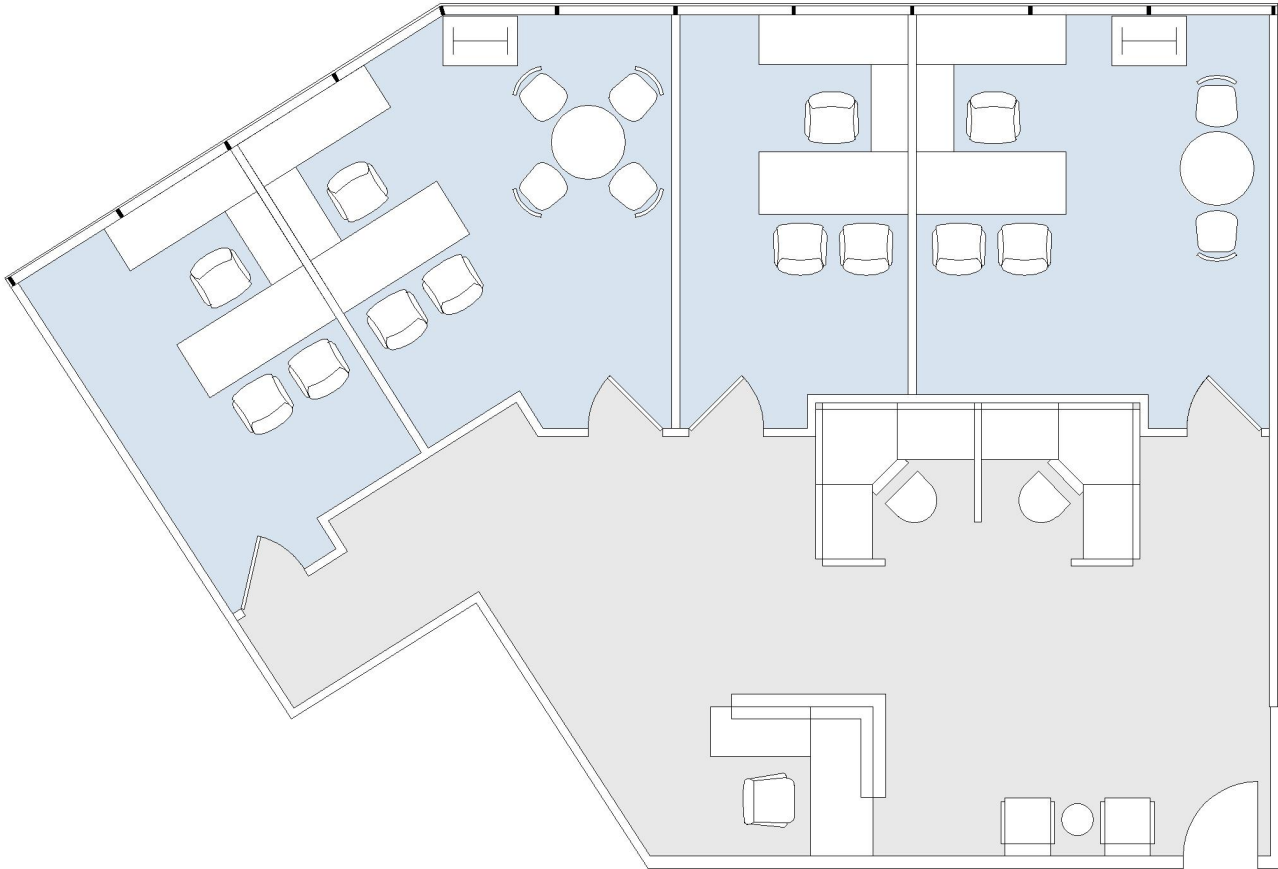

11900

OLYMPIC

BUNDY/OLYMPIC

SUITE 660 | 1,659 RSF

SAWTELLE/WEST LA

SUITE CONFIGURATION

OFFICES:	4
RECEPTION:	1

NOT TO SCALE